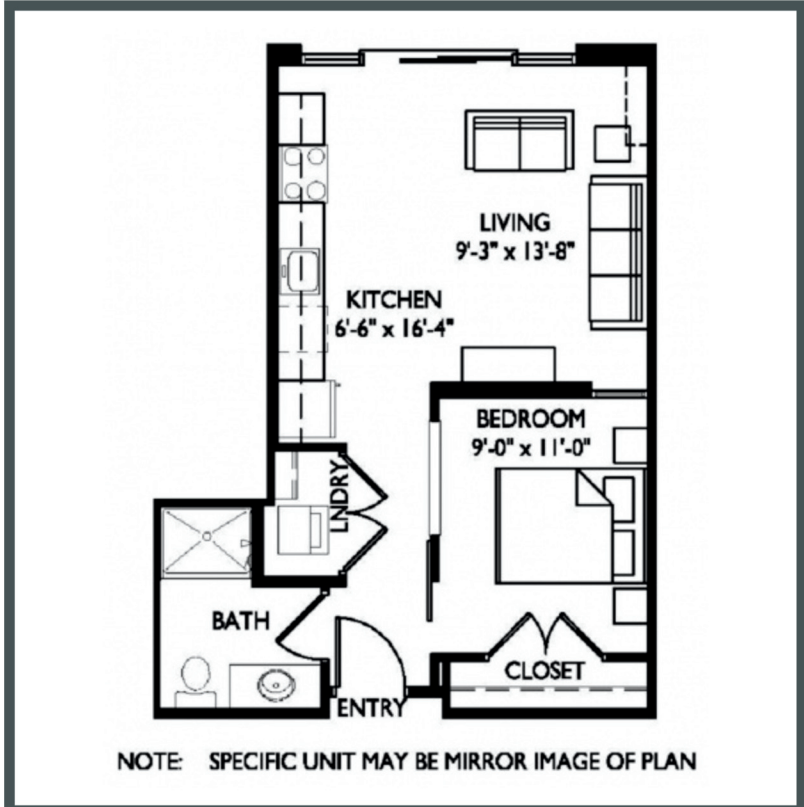

RAVEN

Unit 223 - 536 sq ft - Studio

Monthly Rent: _____
 Availability Date: _____
 Underground Parking: _____
 Notes: _____

AVANTE
 PROPERTIES

Follow Us @AvanteProperties

Get To Know Us @ www.AvanteProperties.com