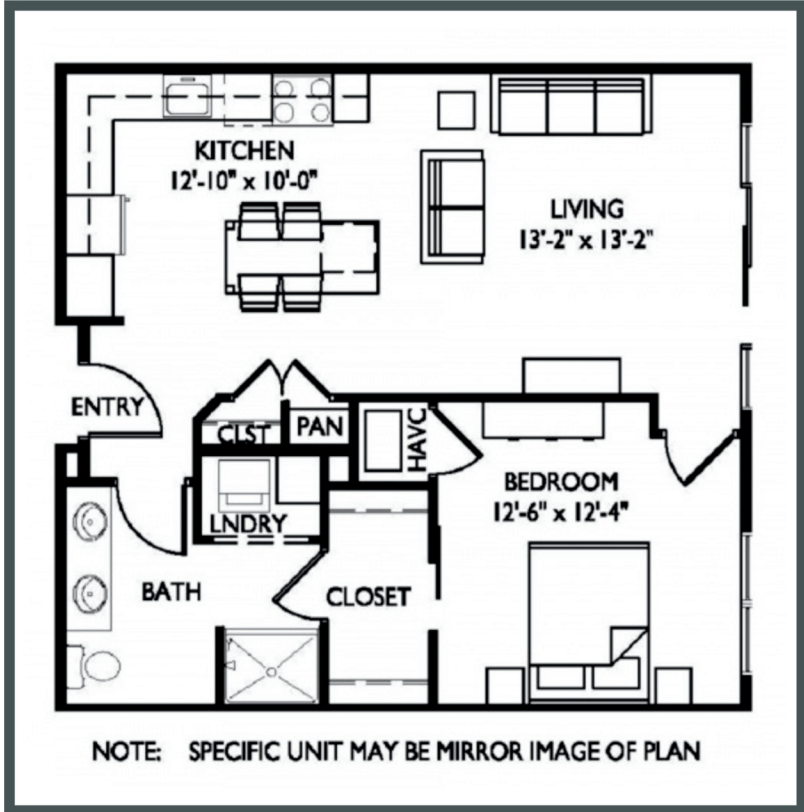

RAVEN

Unit 222 - 776 sq ft - 1 Bed / 1 Bath

Monthly Rent: _____

Availability Date: _____

Underground Parking: _____

Notes: _____

AVANTE
PROPERTIES

Follow Us @AvanteProperties  