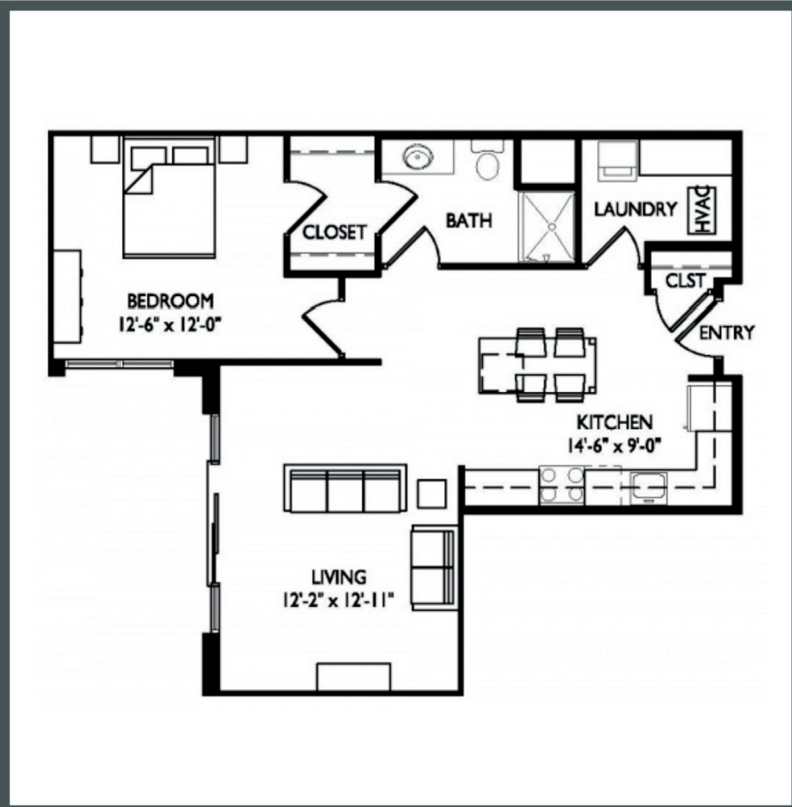

RAVEN

Unit 221 - 859 sq ft - 1 Bed / 1 Bath

Monthly Rent: _____
 Availability Date: _____
 Underground Parking: _____
 Notes: _____

AVANTE
 PROPERTIES

Follow Us @AvanteProperties

Get To Know Us @ www.AvanteProperties.com