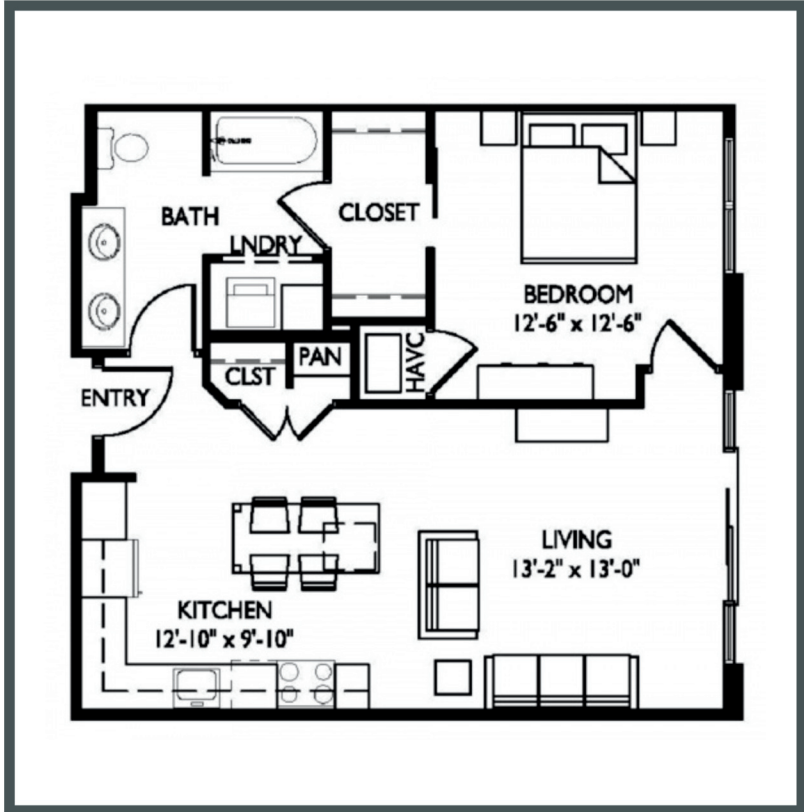

RAVEN

Unit 220 - 775 sq ft - 1 Bed / 1 Bath

Monthly Rent: _____
 Availability Date: _____
 Underground Parking: _____
 Notes: _____

AVANTE
 PROPERTIES

Follow Us @AvanteProperties  

Get To Know Us @ www.AvanteProperties.com