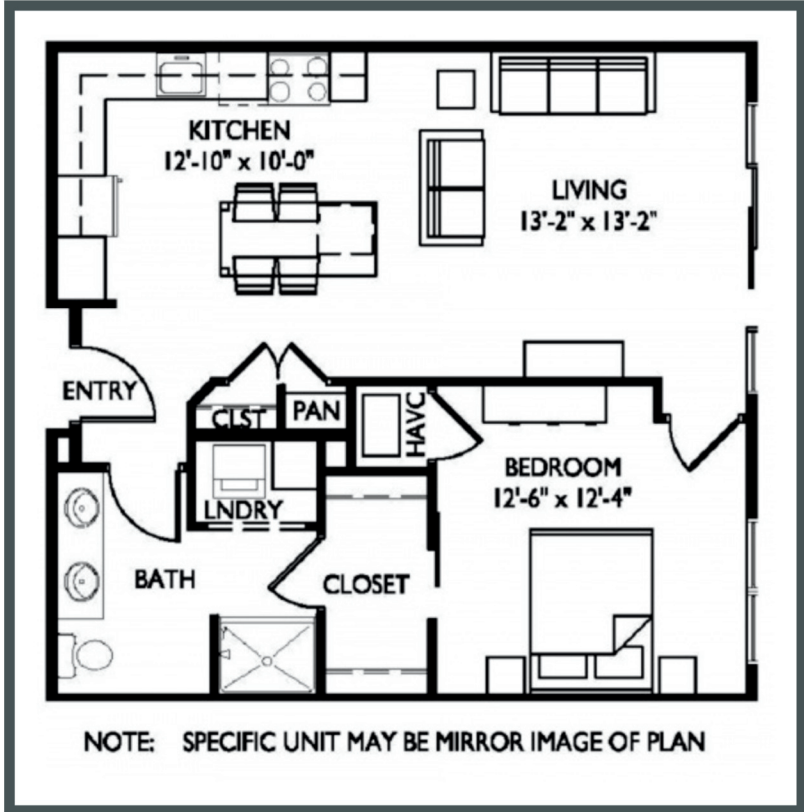

RAVEN

Unit 216 - 776 sq ft - 1 Bed / 1 Bath

Monthly Rent: _____

Availability Date: _____

Underground Parking: _____

Notes: _____

AVANTE
PROPERTIES

Follow Us @AvanteProperties  