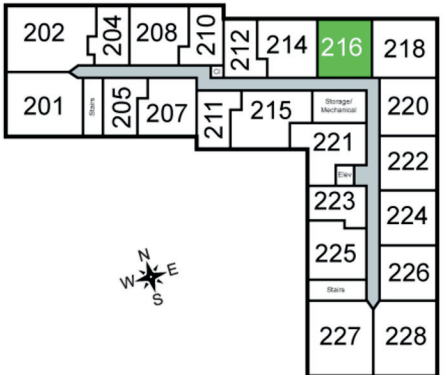

RAVEN

Unit 216 - 776 sq ft - 1 Bed / 1 Bath

Monthly Rent: _____

Availability Date: _____

Underground Parking: _____

Notes: _____

AVANTE
PROPERTIES

Follow Us @AvanteProperties  