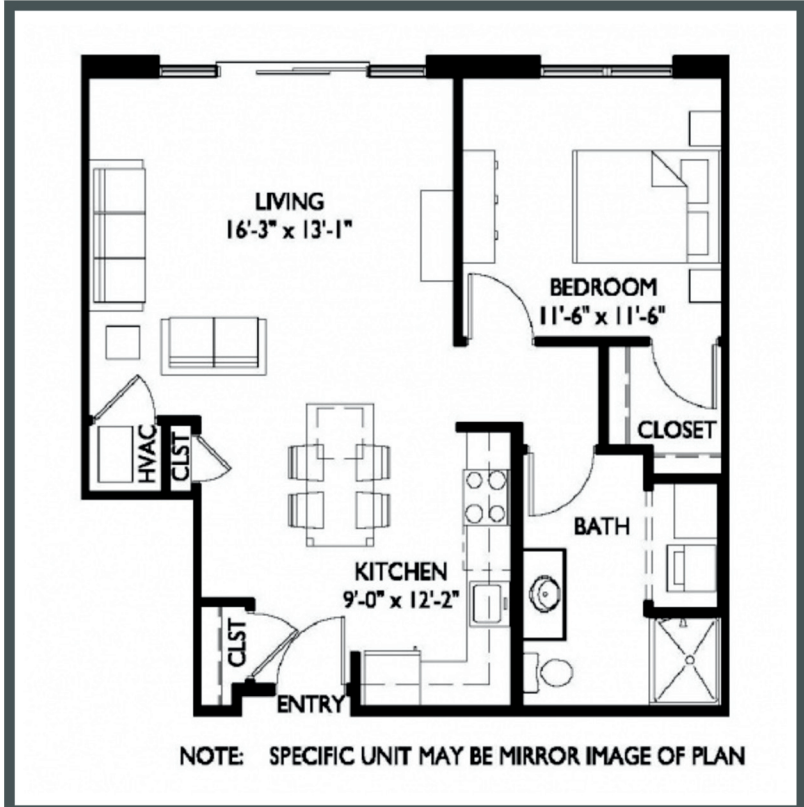

RAVEN

Unit 214 - 788 sq ft - 1 Bed / 1 Bath

Monthly Rent: _____

Availability Date: _____

Underground Parking: _____

Notes: _____

AVANTE
PROPERTIES

Follow Us @AvanteProperties  