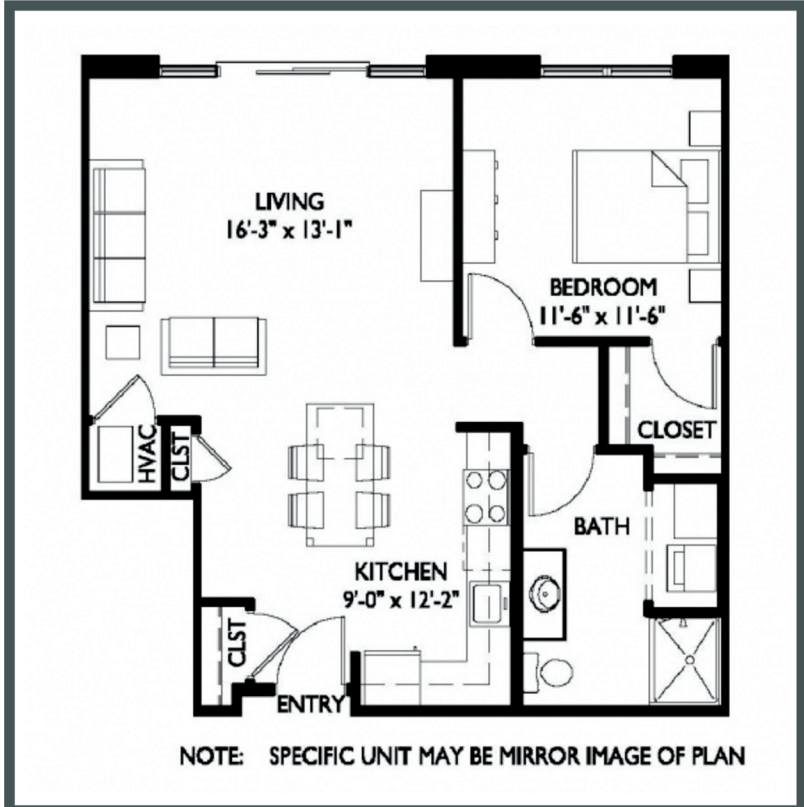

RAVEN

Unit 208 - 788 sq ft - 1 Bed / 1 Bath

Monthly Rent: _____
 Availability Date: _____
 Underground Parking: _____
 Notes: _____

AVANTE
 PROPERTIES

Follow Us @AvanteProperties  

Get To Know Us @ www.AvanteProperties.com