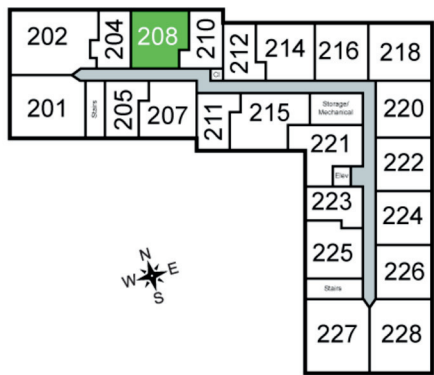

RAVEN

Unit 208 - 788 sq ft - 1 Bed / 1 Bath

Monthly Rent: _____
 Availability Date: _____
 Underground Parking: _____
 Notes: _____

AVANTE
 PROPERTIES

Follow Us @AvanteProperties  

Get To Know Us @ www.AvanteProperties.com