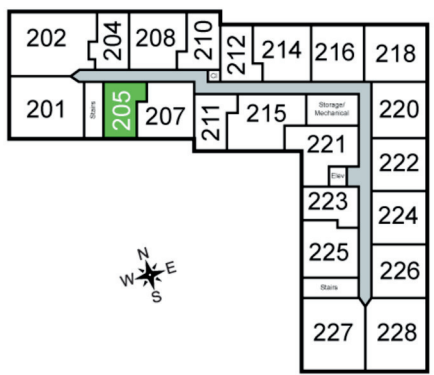

RAVEN

Unit 205 - 536 sq ft - Studio

NOTE: SPECIFIC UNIT MAY BE MIRROR IMAGE OF PLAN

Monthly Rent: _____
 Availability Date: _____
 Underground Parking: _____
 Notes: _____

AVANTE
 PROPERTIES

Follow Us @AvanteProperties  