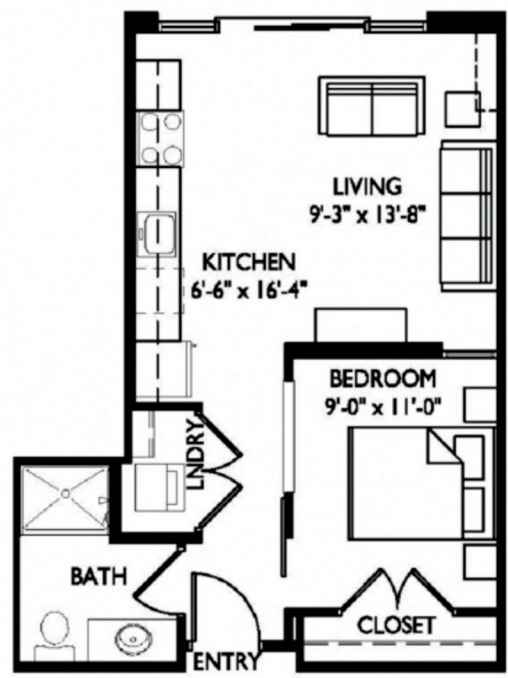

RAVEN

Unit 205 - 536 sq ft - Studio

NOTE: SPECIFIC UNIT MAY BE MIRROR IMAGE OF PLAN

Monthly Rent: _____
 Availability Date: _____
 Underground Parking: _____
 Notes: _____

AVANTE
 PROPERTIES

Follow Us @AvanteProperties  