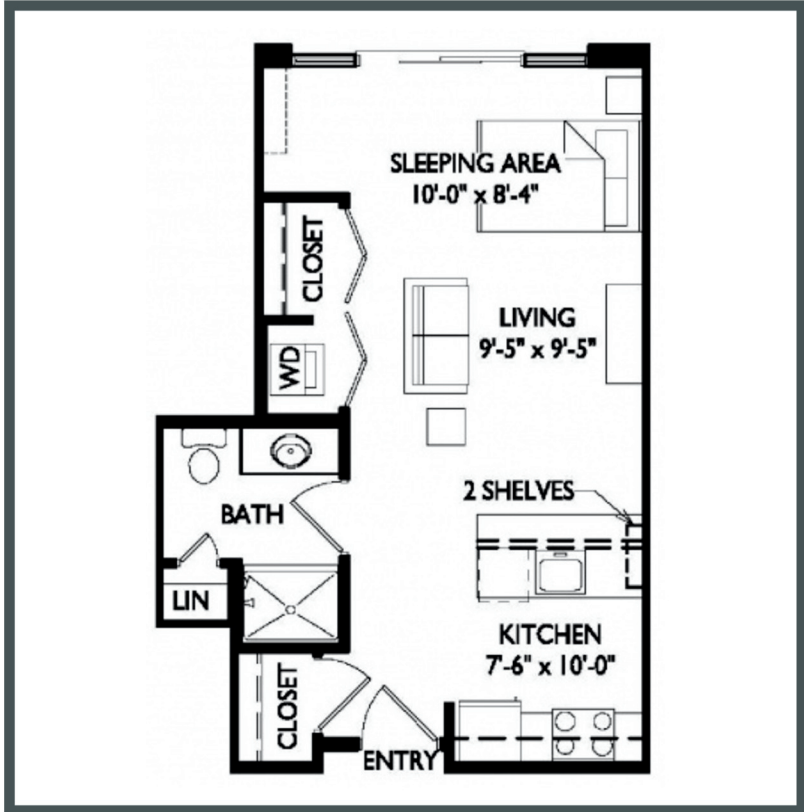

RAVEN

Unit 204 - 500 sq ft - Studio

Monthly Rent: _____

Availability Date: _____

Underground Parking: _____

Notes: _____

AVANTE
PROPERTIES

Follow Us @AvanteProperties  