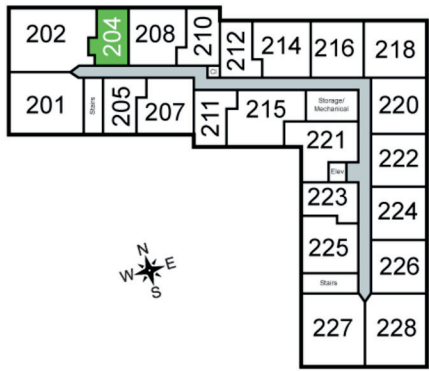

RAVEN

Unit 204 - 500 sq ft - Studio

Monthly Rent: _____

Availability Date: _____

Underground Parking: _____

Notes: _____

AVANTE
PROPERTIES

Follow Us @AvanteProperties  