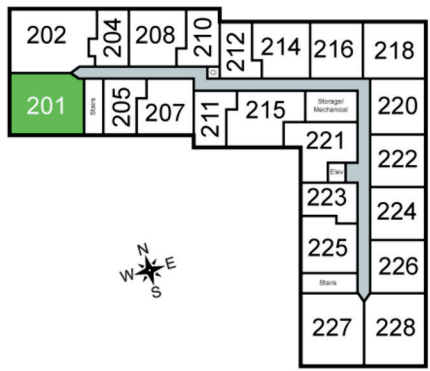

RAVEN

Unit 201 - 1,184 sq ft - 2 Bed / 2 Bath

Monthly Rent: _____

Availability Date: _____

Underground Parking: _____

Notes: _____

AVANTE
PROPERTIES

Follow Us @AvanteProperties  