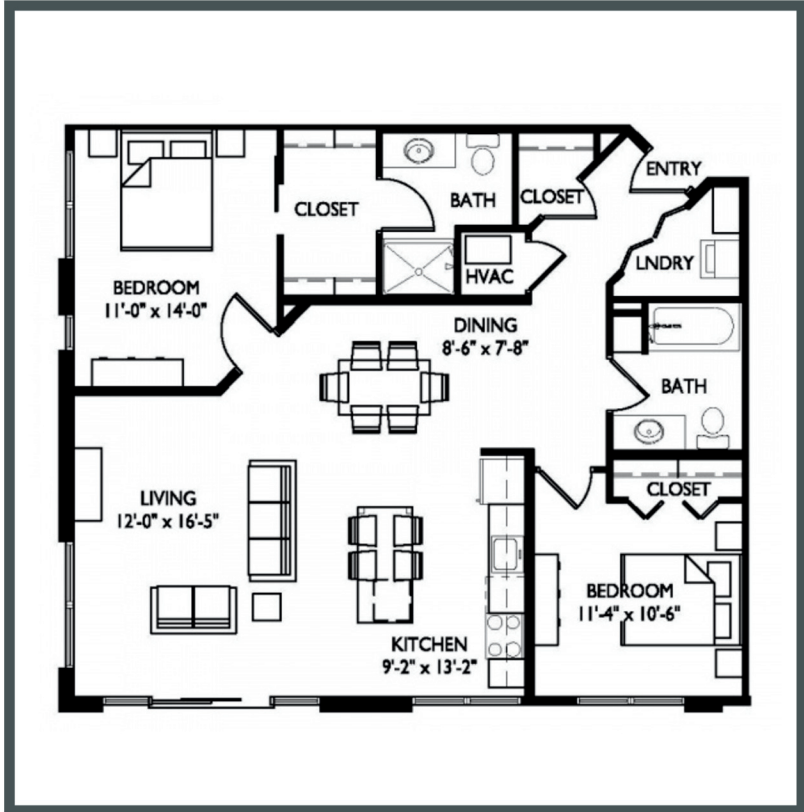

RAVEN

Unit 201 - 1,184 sq ft - 2 Bed / 2 Bath

Monthly Rent: _____

Availability Date: _____

Underground Parking: _____

Notes: _____

AVANTE
PROPERTIES

Follow Us @AvanteProperties  