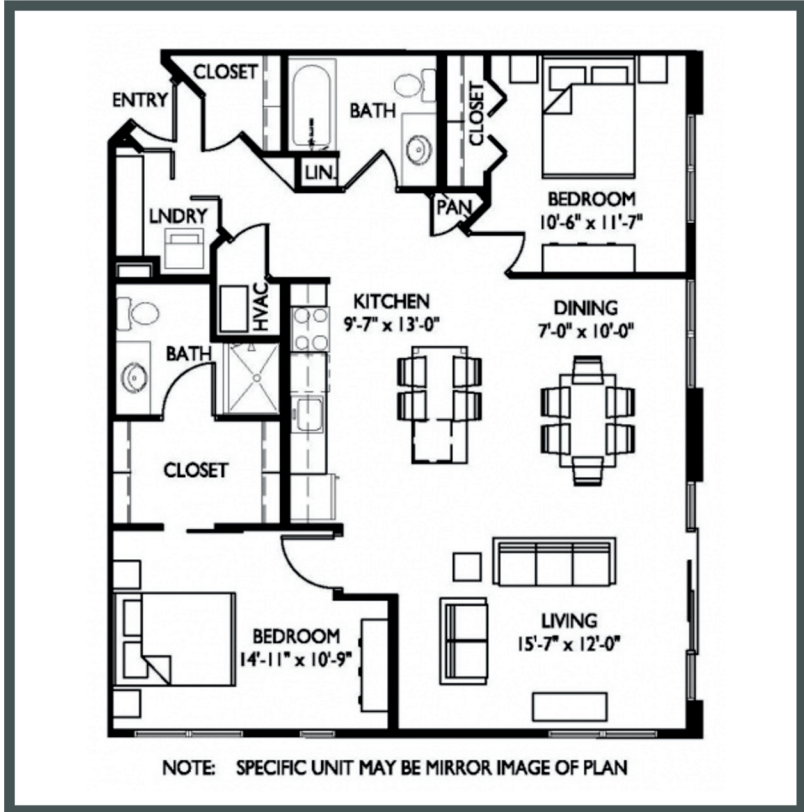

RAVEN

Unit 128 - 1,188 sq ft - 2 Bed / 2 Bath

Monthly Rent: _____

Availability Date: _____

Underground Parking: _____

Notes: _____

AVANTE
PROPERTIES

Follow Us @AvanteProperties  