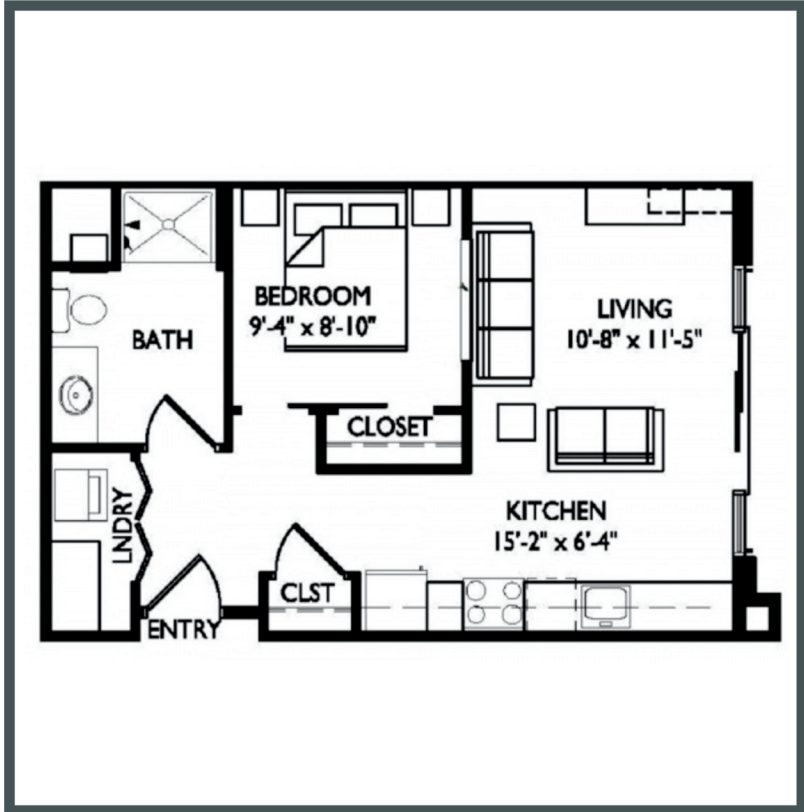

RAVEN

Unit 124 - 545 sq ft - Studio

Monthly Rent: _____
 Availability Date: _____
 Underground Parking: _____
 Notes: _____

AVANTE
 PROPERTIES

Follow Us @AvanteProperties

Get To Know Us @ www.AvanteProperties.com