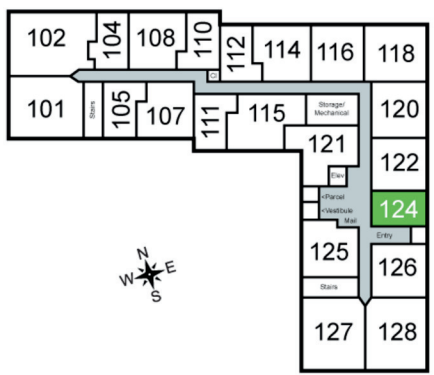

RAVEN

Unit 124 - 545 sq ft - Studio

Monthly Rent: _____
 Availability Date: _____
 Underground Parking: _____
 Notes: _____

AVANTE
 PROPERTIES

Follow Us @AvanteProperties

Get To Know Us @ www.AvanteProperties.com