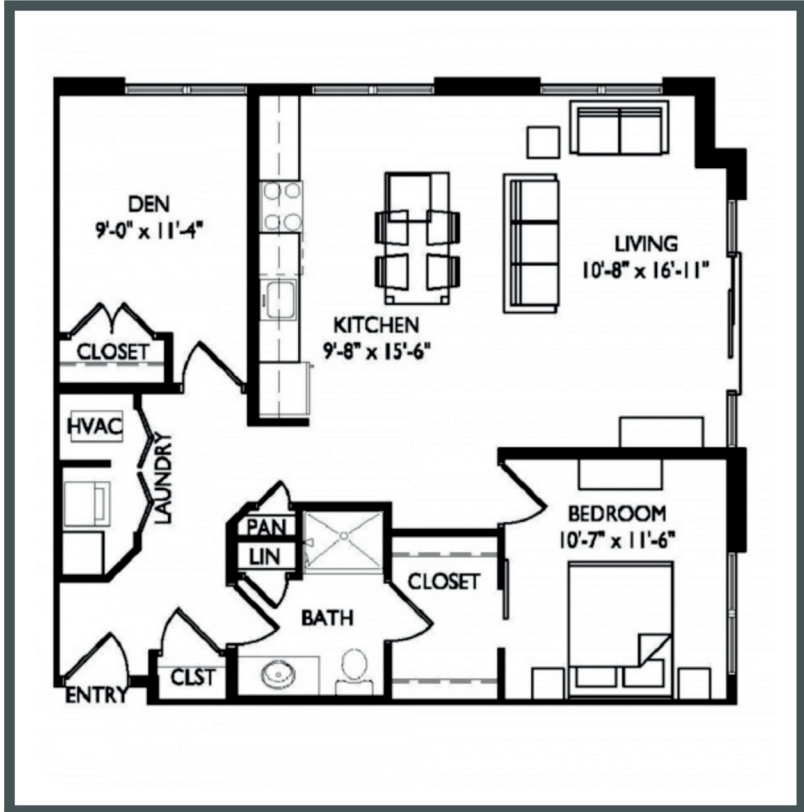

RAVEN

Unit 118 - 980 sq ft - 1 Bed+ Den

Monthly Rent: _____
 Availability Date: _____
 Underground Parking: _____
 Notes: _____

AVANTE
 PROPERTIES

Follow Us @AvanteProperties

Get To Know Us @ www.AvanteProperties.com