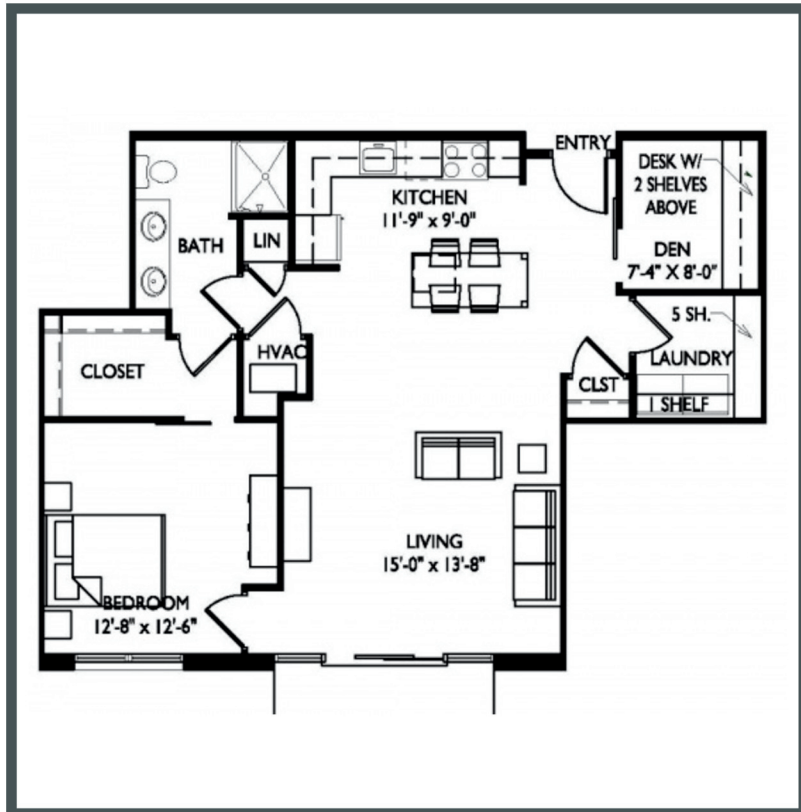

RAVEN

Unit 115 - 964 sq ft - 1 Bed + Den

Monthly Rent: _____

Availability Date: _____

Underground Parking: _____

Notes: _____

AVANTE
PROPERTIES

Follow Us @AvanteProperties  