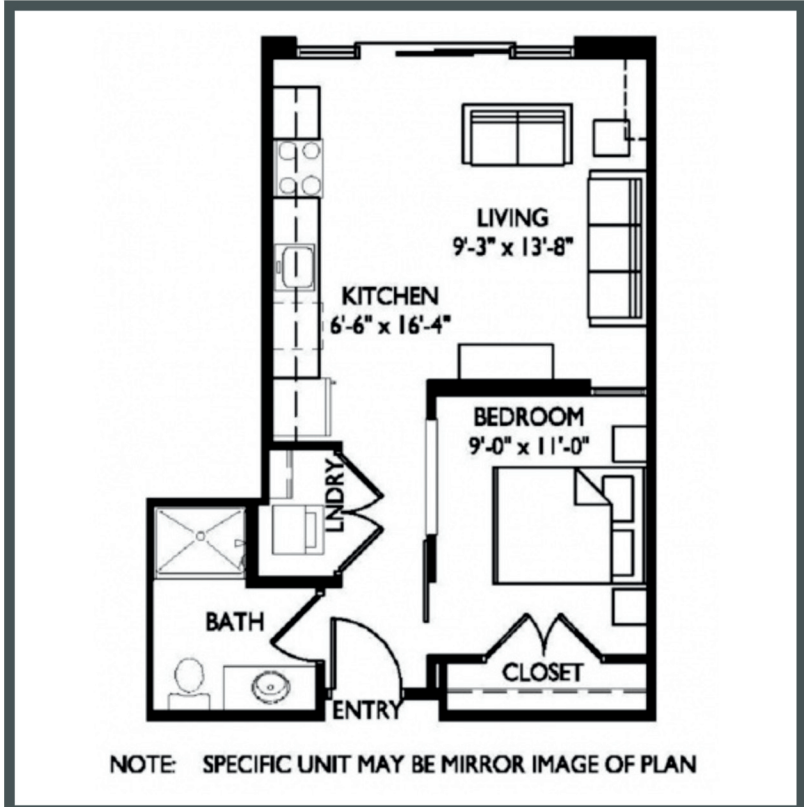

RAVEN

Unit 111 - 536 sq ft - Studio

Monthly Rent: _____
 Availability Date: _____
 Underground Parking: _____
 Notes: _____

AVANTE
 PROPERTIES

Follow Us @AvanteProperties  

Get To Know Us @ www.AvanteProperties.com