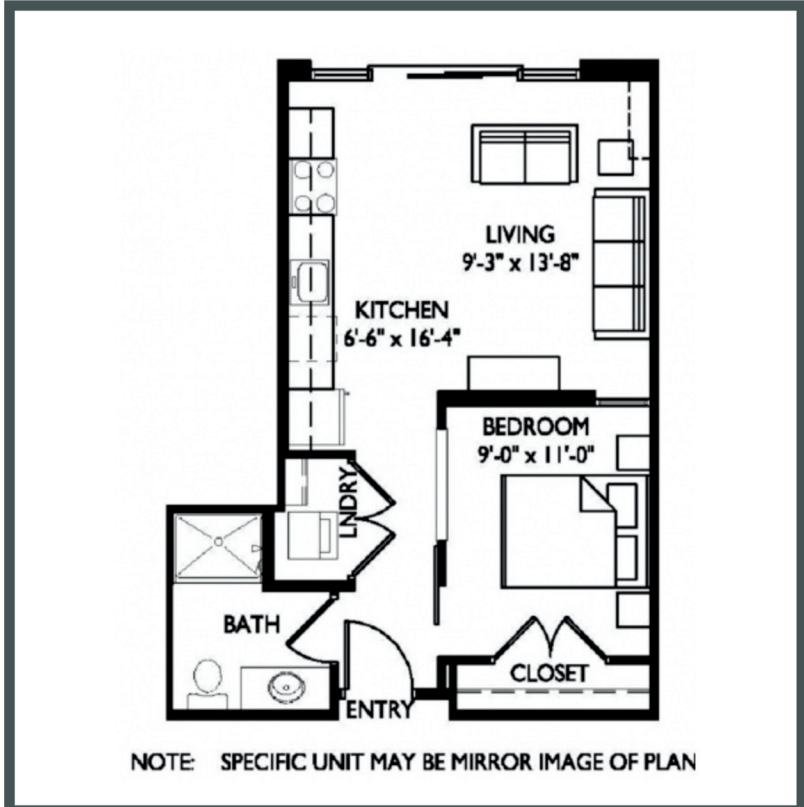

RAVEN

Unit 110 - 536 sq ft - Studio

Monthly Rent: _____
 Availability Date: _____
 Underground Parking: _____
 Notes: _____

AVANTE
 PROPERTIES

Follow Us @AvanteProperties  

Get To Know Us @ www.AvanteProperties.com