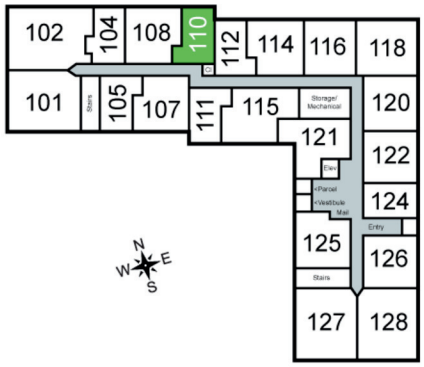

RAVEN

Unit 110 - 536 sq ft - Studio

Monthly Rent: _____
 Availability Date: _____
 Underground Parking: _____
 Notes: _____

AVANTE
 PROPERTIES

Follow Us @AvanteProperties  

Get To Know Us @ www.AvanteProperties.com