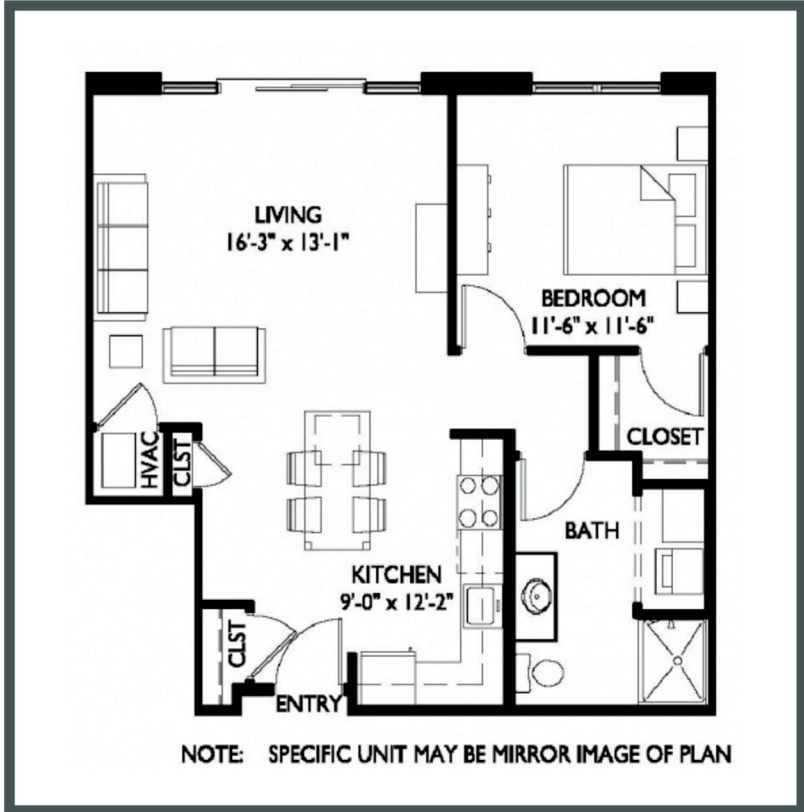

RAVEN

Unit 108 - 788 sq ft - 1 Bed / 1 Bath

Monthly Rent: _____

Availability Date: _____

Underground Parking: _____

Notes: _____

AVANTE
PROPERTIES

Follow Us @AvanteProperties  