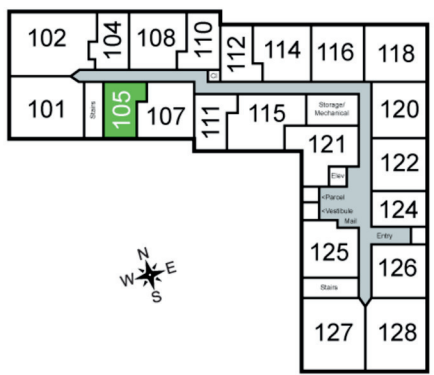

RAVEN

Unit 105 - 536 sq ft - Studio

Monthly Rent: _____

Availability Date: _____

Underground Parking: _____

Notes: _____

AVANTE
PROPERTIES

Follow Us @AvanteProperties  