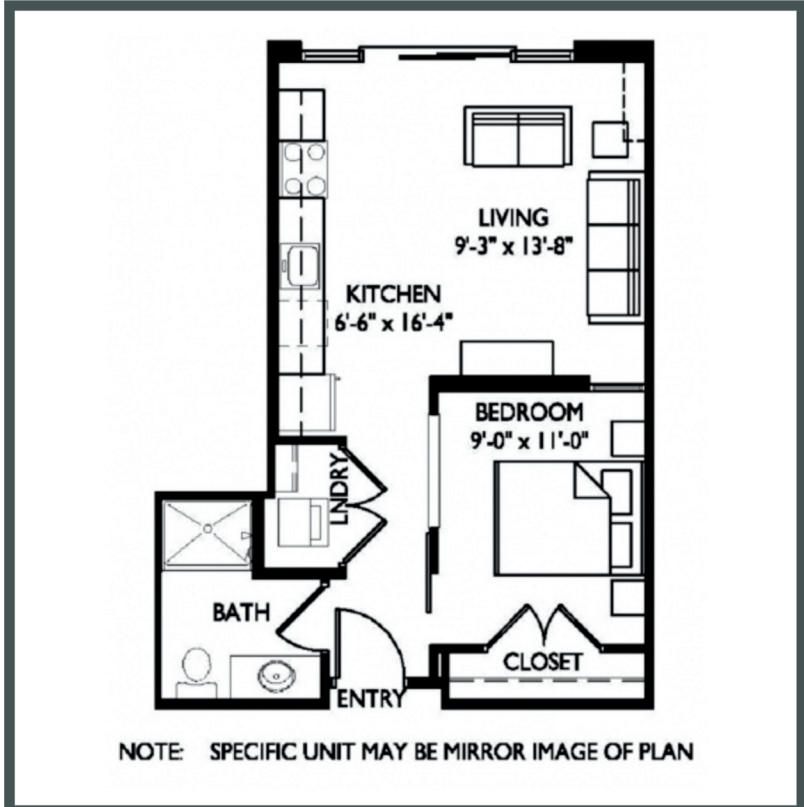

RAVEN

Unit 105 - 536 sq ft - Studio

Monthly Rent: _____

Availability Date: _____

Underground Parking: _____

Notes: _____

AVANTE
PROPERTIES

Follow Us @AvanteProperties  