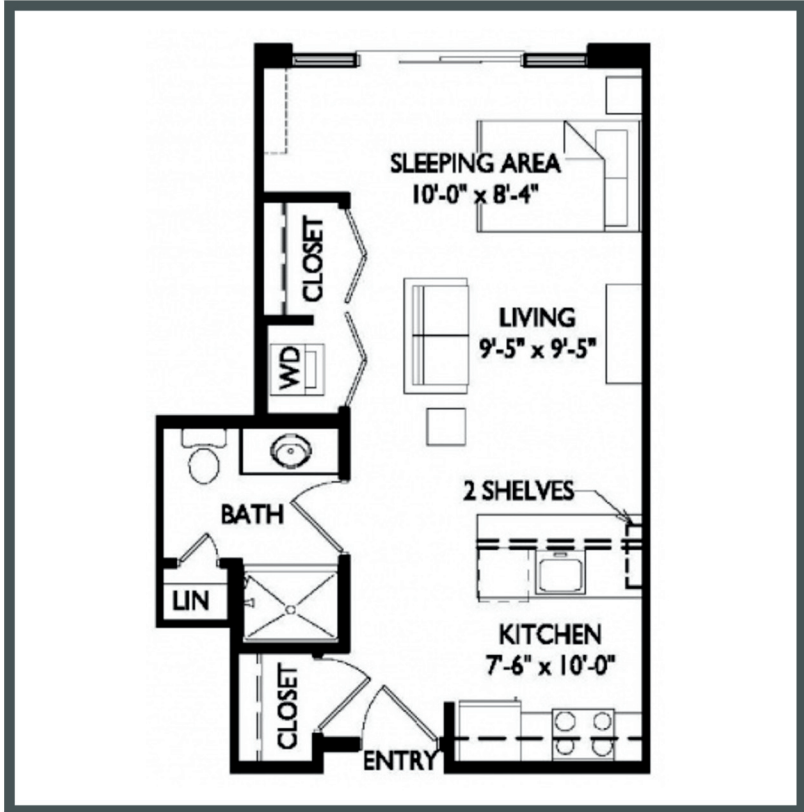

RAVEN

Unit 104 - 500 sq ft - Studio

Monthly Rent: _____

Availability Date: _____

Underground Parking: _____

Notes: _____

AVANTE
PROPERTIES

Follow Us @AvanteProperties  