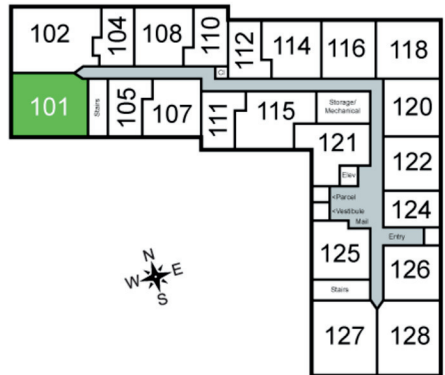

RAVEN

Unit 101 - 1,184 sq ft - 2 Bed / 2 Bath

Monthly Rent: _____

Availability Date: _____

Underground Parking: _____

Notes: _____

AVANTE
PROPERTIES

Follow Us @AvanteProperties  