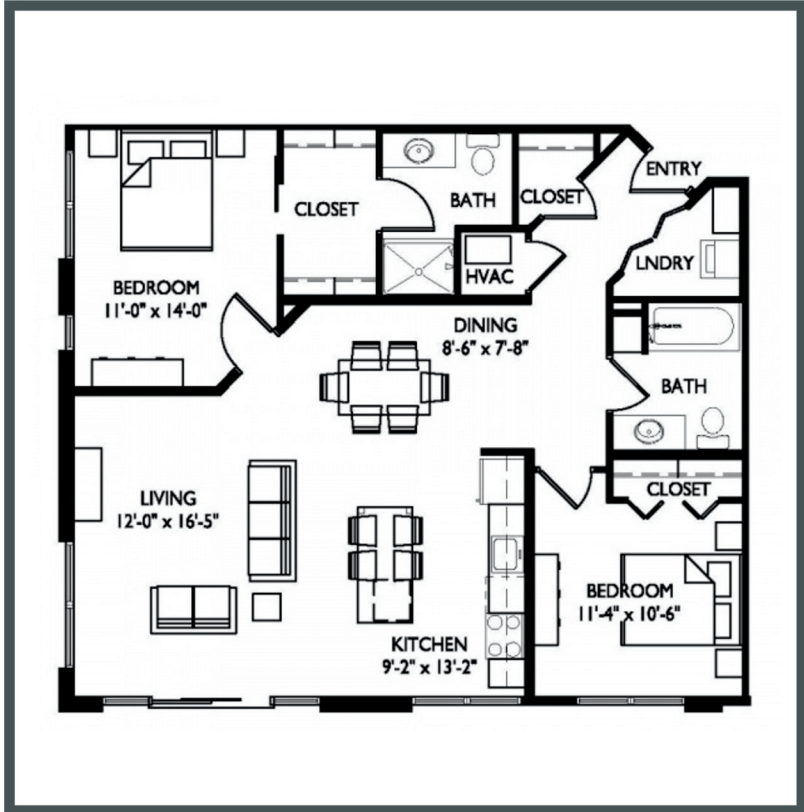

RAVEN

Unit 101 - 1,184 sq ft - 2 Bed / 2 Bath

Monthly Rent: _____

Availability Date: _____

Underground Parking: _____

Notes: _____

AVANTE
PROPERTIES

Follow Us @AvanteProperties  