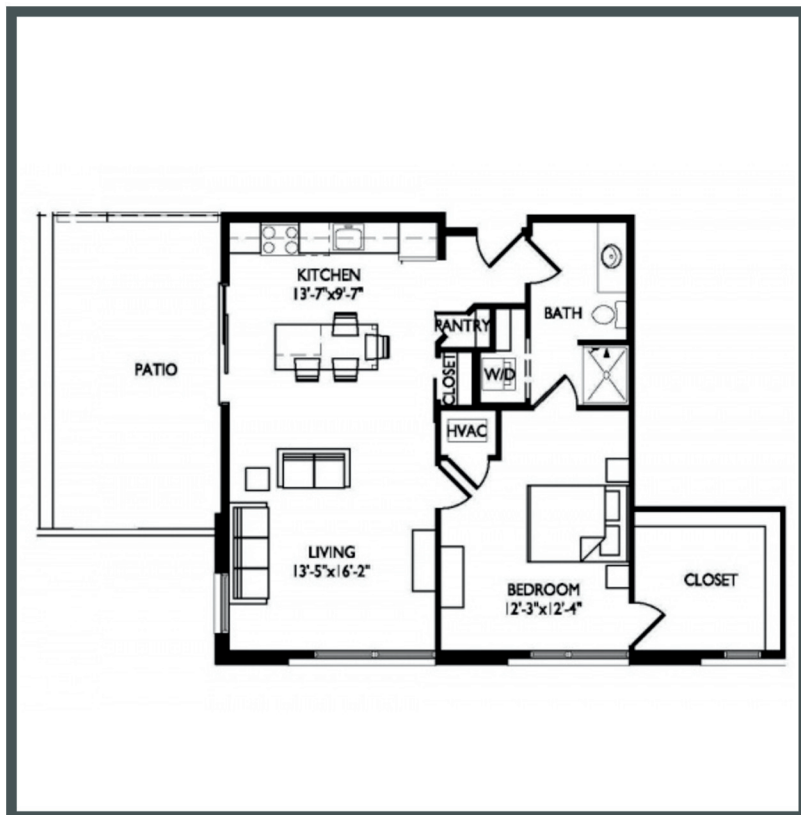

Vista

Unit 422 - 875 sq ft - 1 Bed / 1 Bath

Monthly Rent: _____

Availability Date: _____

Underground Parking: _____

Notes: _____

AVANTE
PROPERTIES

Follow Us @AvanteProperties  