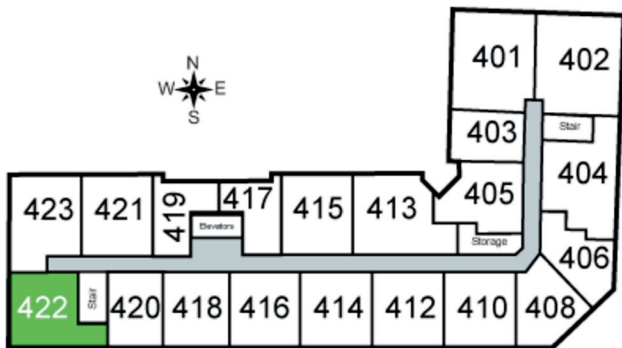

Vista

Unit 422 - 875 sq ft - 1 Bed / 1 Bath

Monthly Rent: _____

Availability Date: _____

Underground Parking: _____

Notes: _____

AVANTE
PROPERTIES

Follow Us @AvanteProperties  