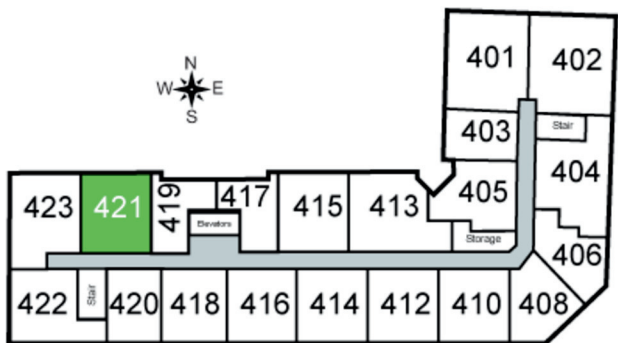

Vista

Unit 421 - 819 sq ft - 1 Bed / 1 Bath

Monthly Rent: _____

Availability Date: _____

Underground Parking: _____

Notes: _____

AVANTE
PROPERTIES

Follow Us @AvanteProperties  