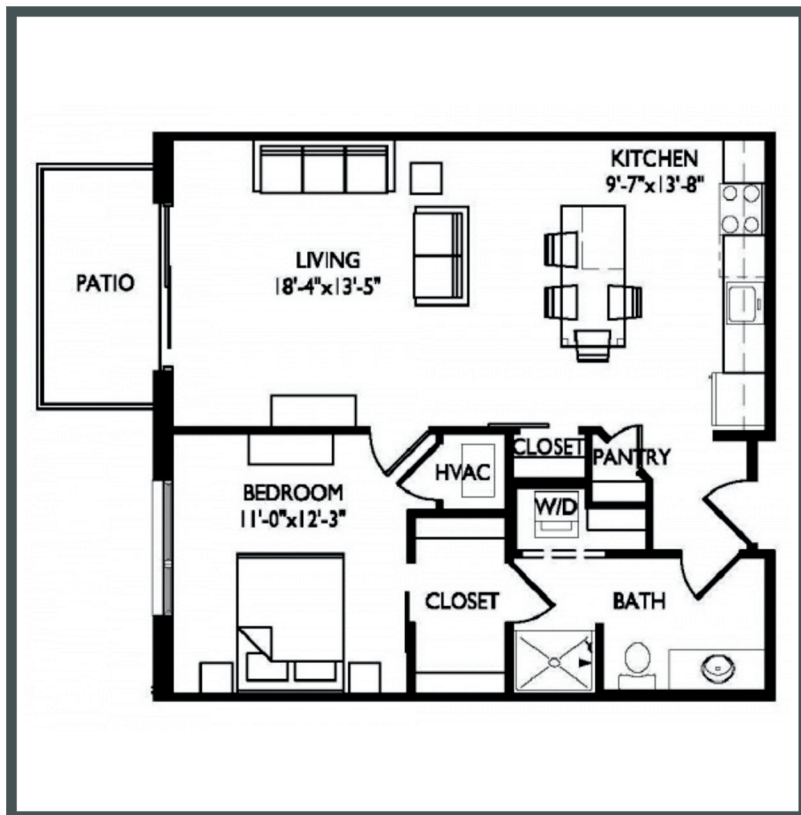

Vista

Unit 421 - 819 sq ft - 1 Bed / 1 Bath

Monthly Rent: _____

Availability Date: _____

Underground Parking: _____

Notes: _____

AVANTE
PROPERTIES

Follow Us @AvanteProperties  