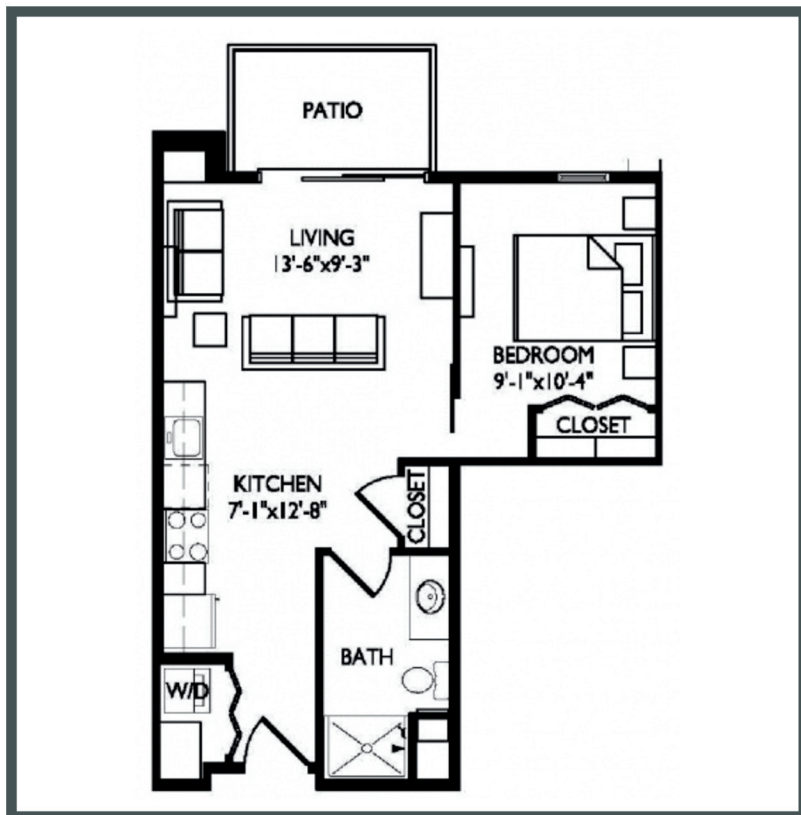

# Vista

Unit 419 - 550 sq ft - Micro 1 Bed

Monthly Rent: \_\_\_\_\_

Availability Date: \_\_\_\_\_

Underground Parking: \_\_\_\_\_

Notes: \_\_\_\_\_

\_\_\_\_\_

\_\_\_\_\_