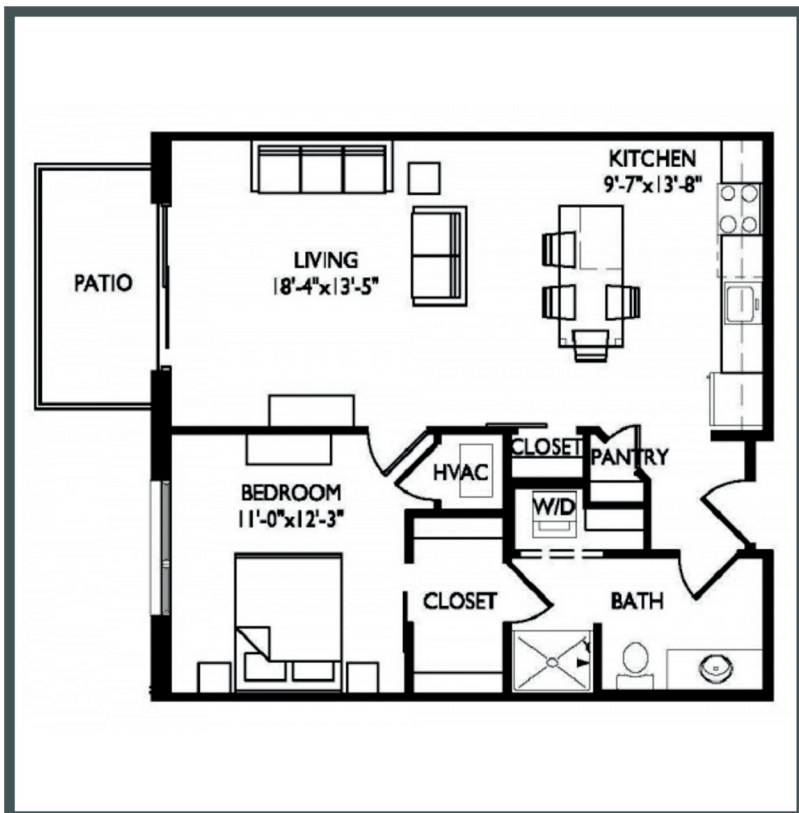

Vista

Unit 418 - 779 sq ft - 1 Bed / 1 Bath

Monthly Rent: _____

Availability Date: _____

Underground Parking: _____

Notes: _____

AVANTE
PROPERTIES

Follow Us @AvanteProperties