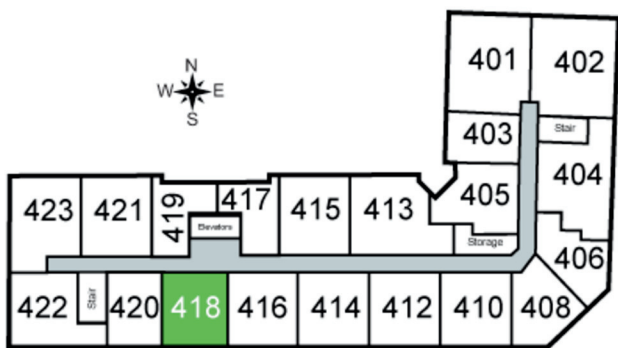

Vista

Unit 418 - 779 sq ft - 1 Bed / 1 Bath

Monthly Rent: _____

Availability Date: _____

Underground Parking: _____

Notes: _____

AVANTE
PROPERTIES

Follow Us @AvanteProperties