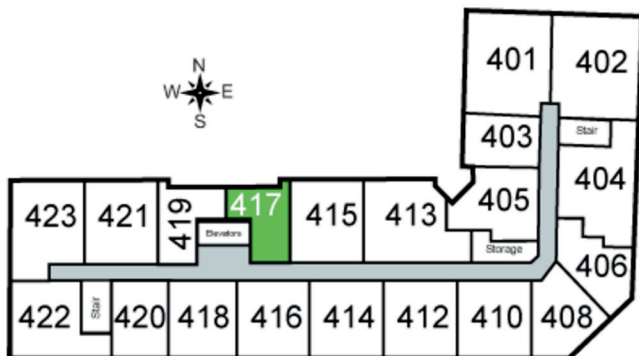

Vista

Unit 417 - 550 sq ft - Micro 1 Bed

Monthly Rent: _____

Availability Date: _____

Underground Parking: _____

Notes: _____

AVANTE
PROPERTIES

Follow Us @AvanteProperties  