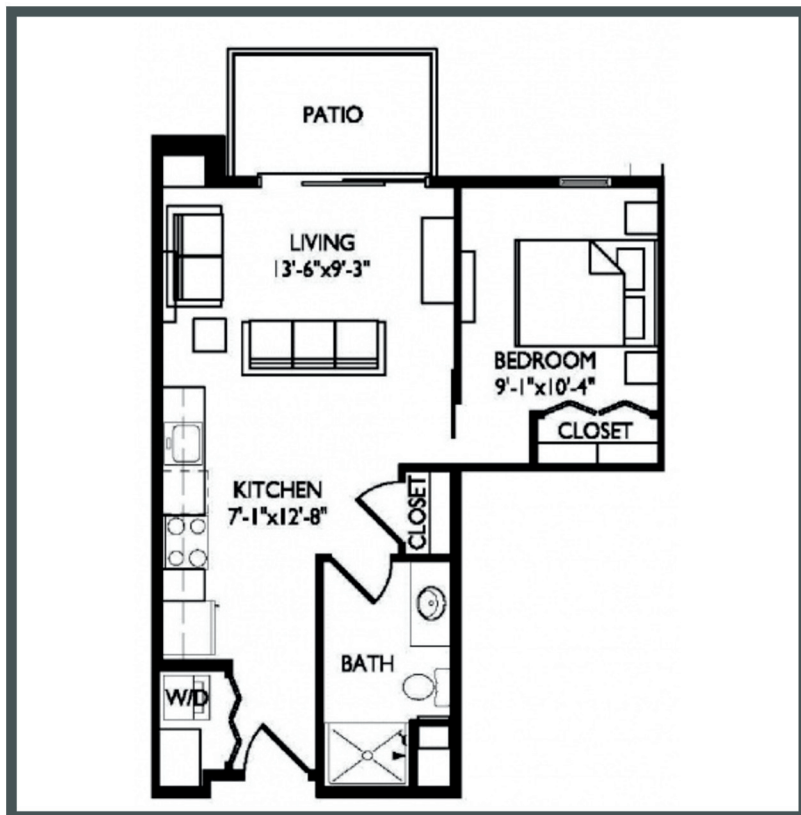

Vista

Unit 417 - 550 sq ft - Micro 1 Bed

Monthly Rent: _____

Availability Date: _____

Underground Parking: _____

Notes: _____

AVANTE
PROPERTIES

Follow Us @AvanteProperties  