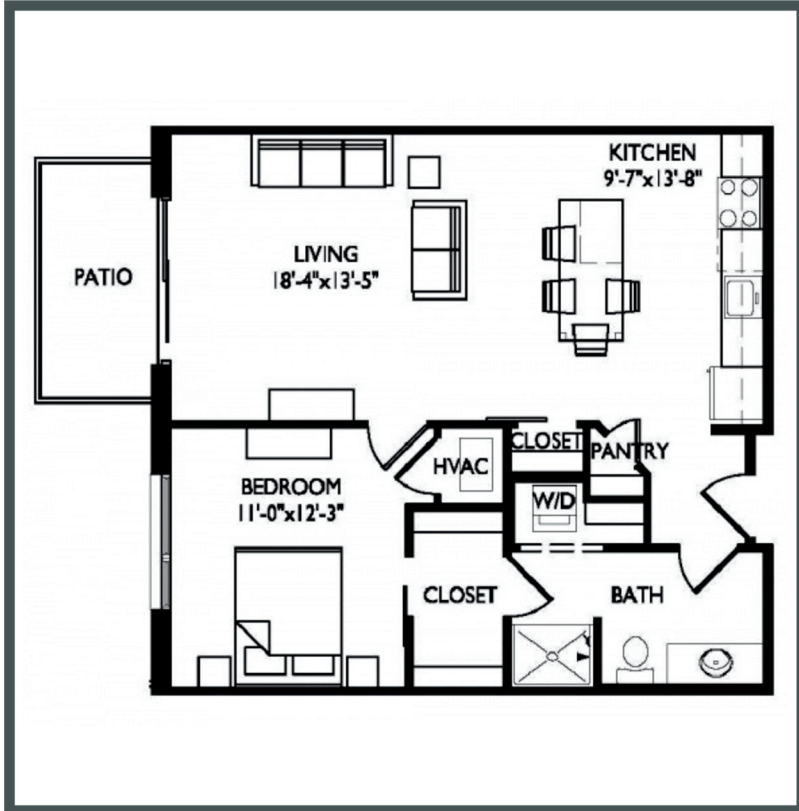

# Vista

Unit 416 - 779 sq ft - 1 Bed / 1 Bath

Monthly Rent: \_\_\_\_\_

Availability Date: \_\_\_\_\_

Underground Parking: \_\_\_\_\_

Notes: \_\_\_\_\_

\_\_\_\_\_

\_\_\_\_\_