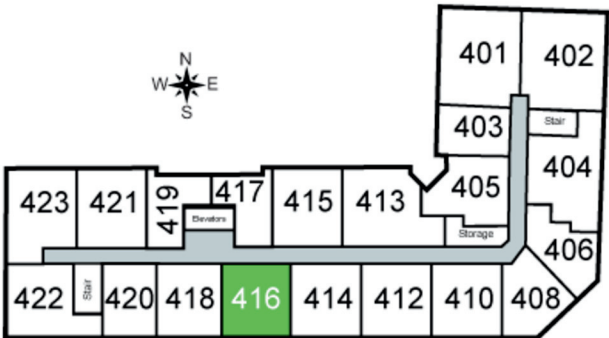

# Vista

Unit 416 - 779 sq ft - 1 Bed / 1 Bath

Monthly Rent: \_\_\_\_\_

Availability Date: \_\_\_\_\_

Underground Parking: \_\_\_\_\_

Notes: \_\_\_\_\_

\_\_\_\_\_

\_\_\_\_\_