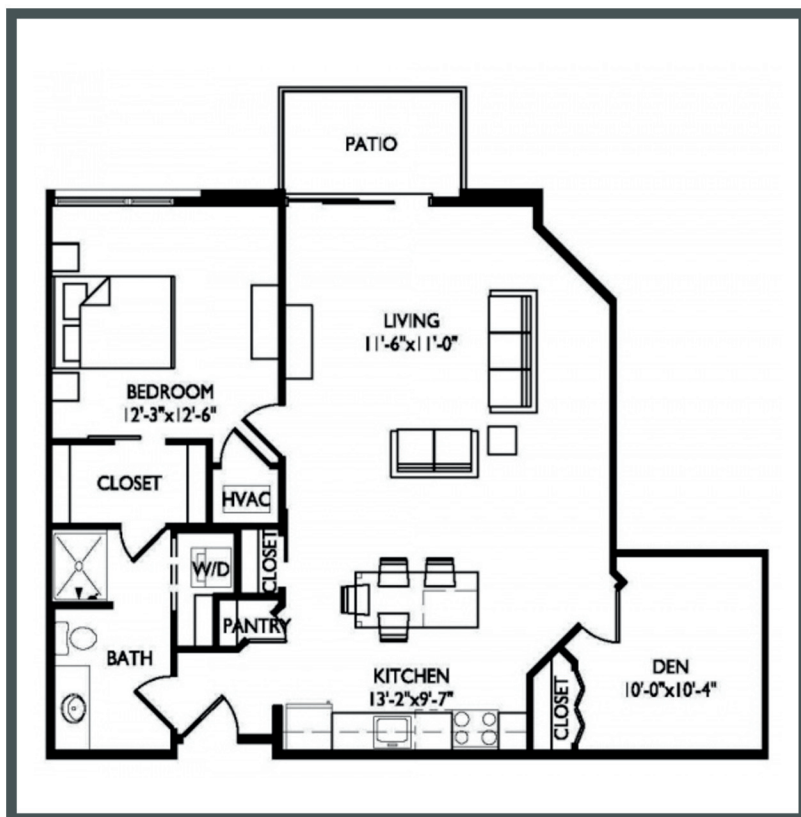

Vista

Unit 413 - 1,021 sq ft - 1 Bed + Den

Monthly Rent: _____

Availability Date: _____

Underground Parking: _____

Notes: _____

AVANTE
PROPERTIES

Follow Us @AvanteProperties  