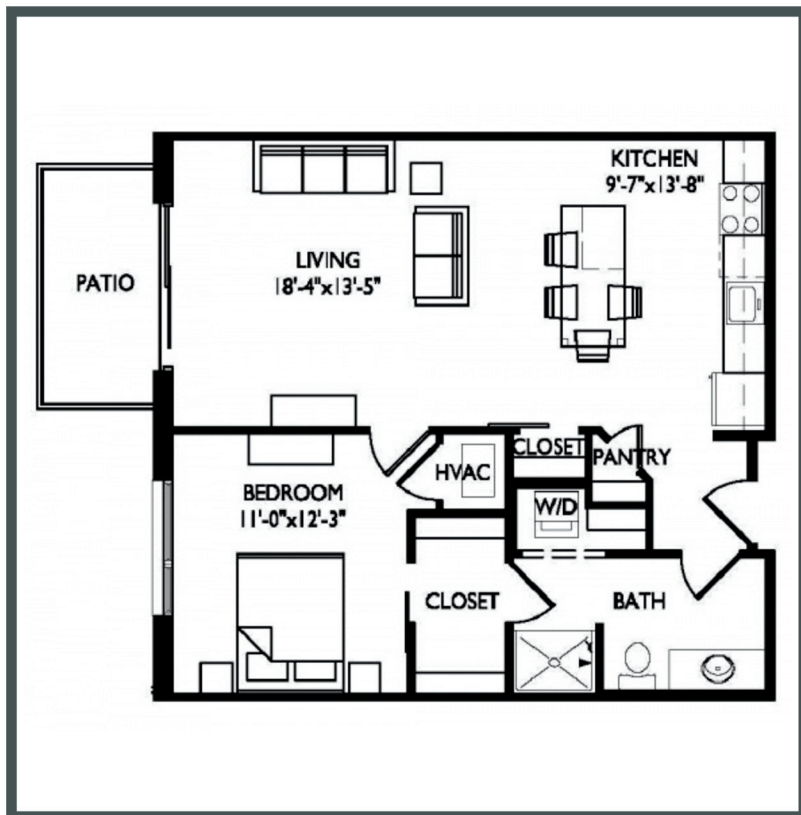

# Vista

Unit 412 - 766 sq ft - 1 Bed / 1 Bath

Monthly Rent: \_\_\_\_\_

Availability Date: \_\_\_\_\_

Underground Parking: \_\_\_\_\_

Notes: \_\_\_\_\_

\_\_\_\_\_

\_\_\_\_\_