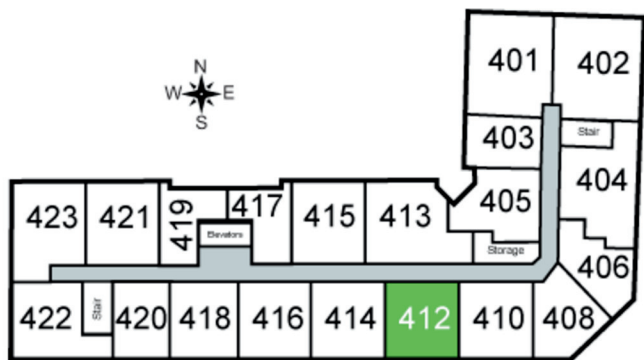

# Vista

Unit 412 - 766 sq ft - 1 Bed / 1 Bath

Monthly Rent: \_\_\_\_\_

Availability Date: \_\_\_\_\_

Underground Parking: \_\_\_\_\_

Notes: \_\_\_\_\_

\_\_\_\_\_

\_\_\_\_\_