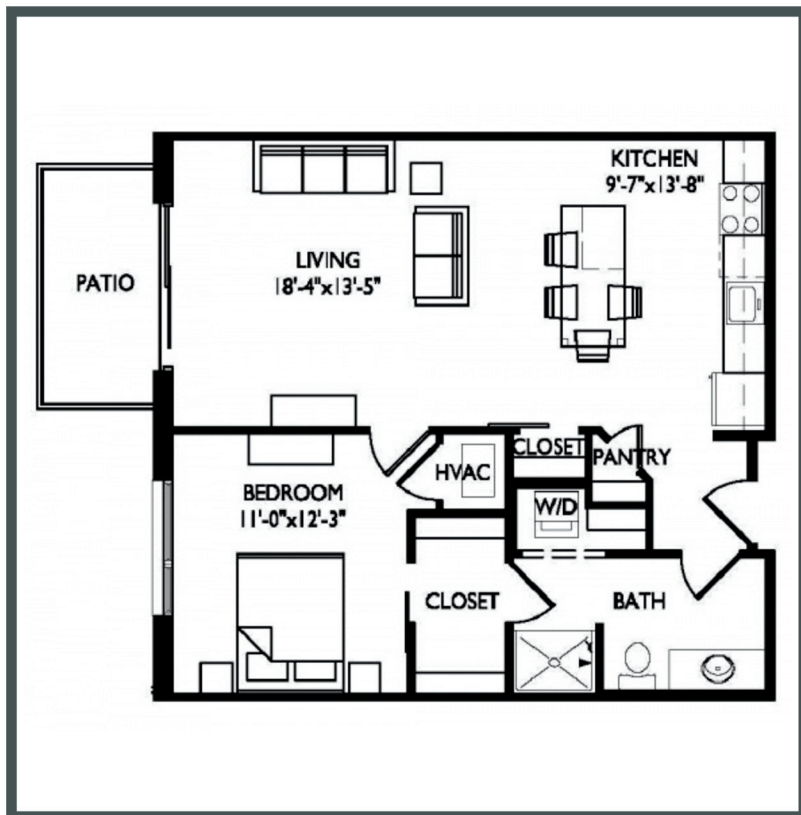

# Vista

Unit 410 - 802 sq ft - 1 Bed / 1 Bath

Monthly Rent: \_\_\_\_\_

Availability Date: \_\_\_\_\_

Underground Parking: \_\_\_\_\_

Notes: \_\_\_\_\_

\_\_\_\_\_

\_\_\_\_\_