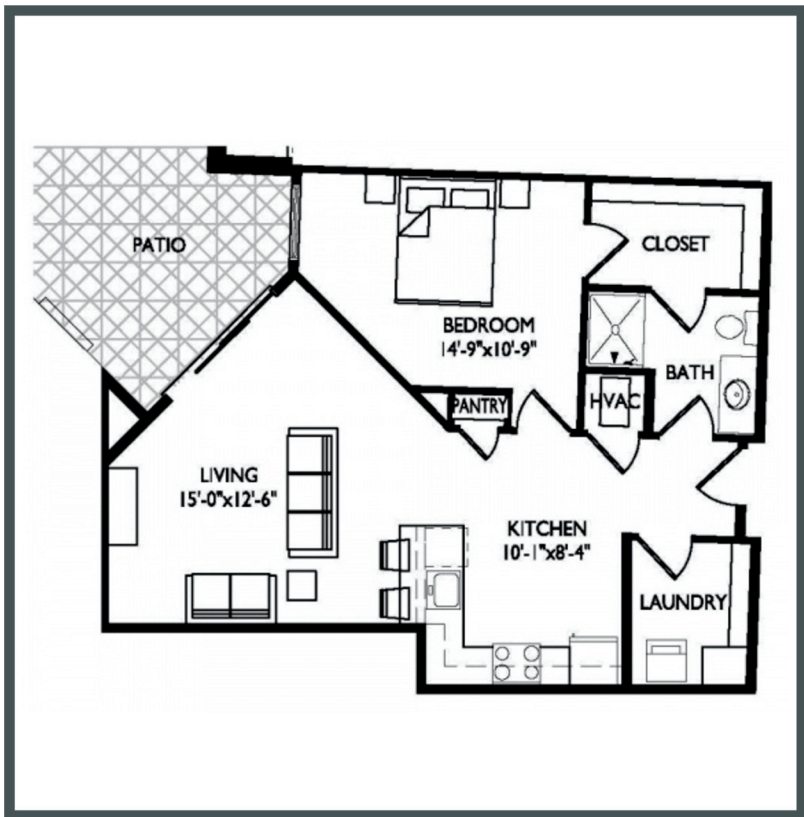

Vista

Unit 405 - 785 sq ft - 1 Bed / 1 Bath

Monthly Rent: _____

Availability Date: _____

Underground Parking: _____

Notes: _____

AVANTE
PROPERTIES

Follow Us @AvanteProperties  