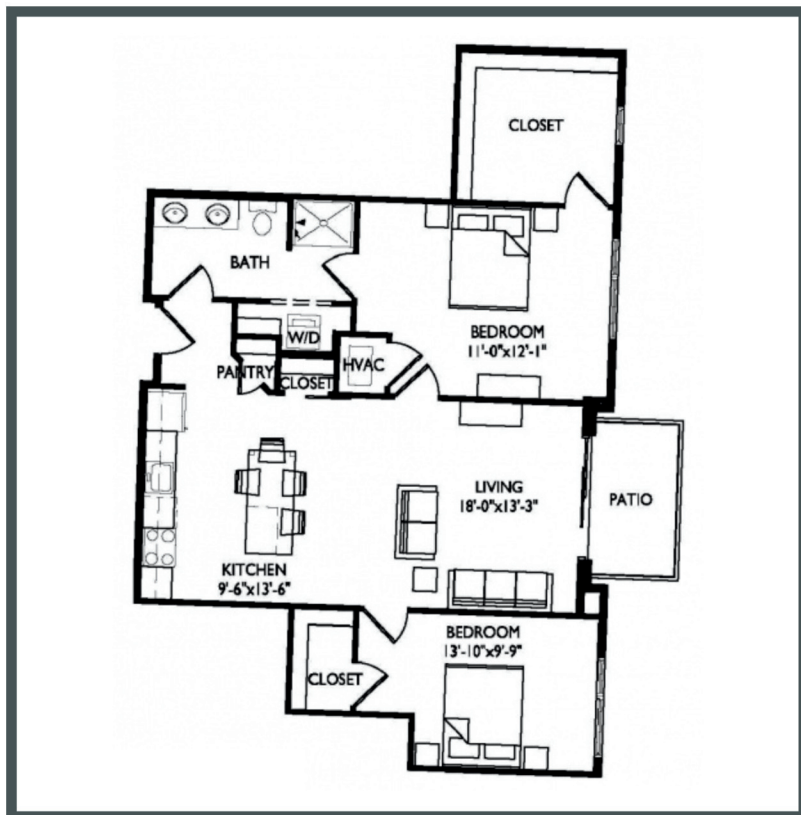

# Vista

Unit 404 - 1,086 sq ft - 2 Bed / 1 Bath

Monthly Rent: \_\_\_\_\_

Availability Date: \_\_\_\_\_

Underground Parking: \_\_\_\_\_

Notes: \_\_\_\_\_

\_\_\_\_\_

\_\_\_\_\_