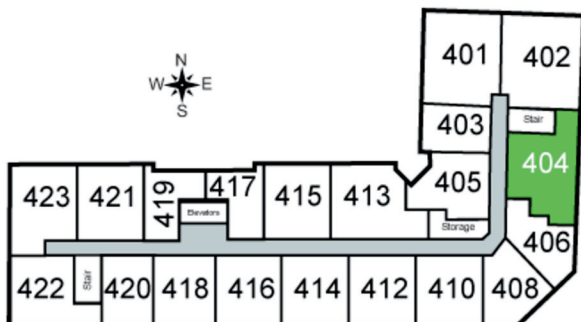

# Vista

Unit 404 - 1,086 sq ft - 2 Bed / 1 Bath

Monthly Rent: \_\_\_\_\_

Availability Date: \_\_\_\_\_

Underground Parking: \_\_\_\_\_

Notes: \_\_\_\_\_

\_\_\_\_\_

\_\_\_\_\_