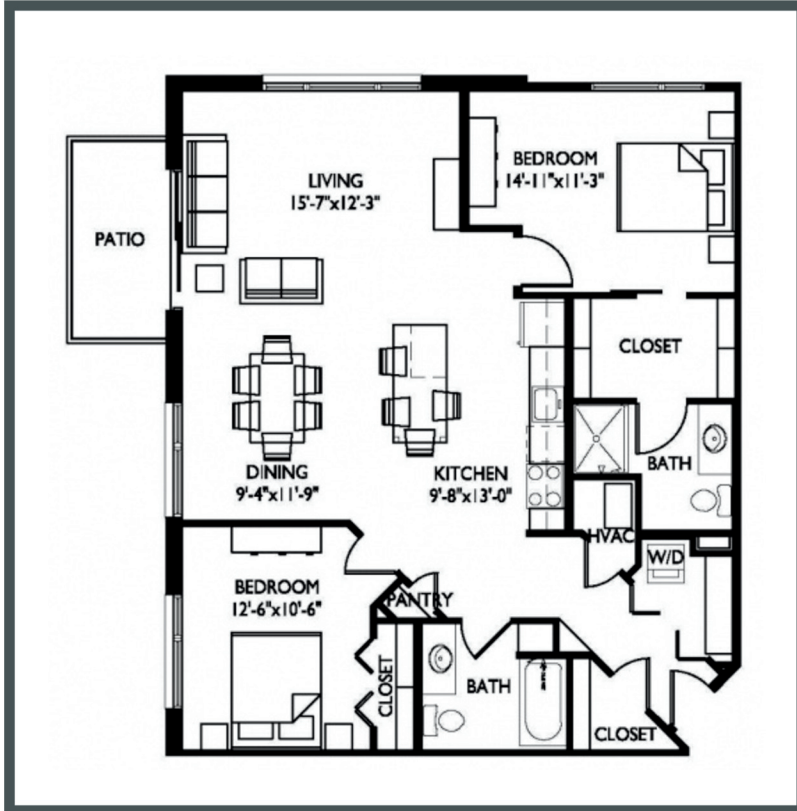

Vista

Unit 402 - 1,247 sq ft - 2 Bed / 2 Bath

Monthly Rent: _____

Availability Date: _____

Underground Parking: _____

Notes: _____

AVANTE
PROPERTIES

Follow Us @AvanteProperties  