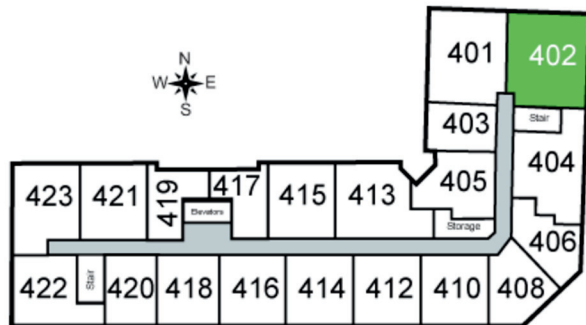

Vista

Unit 402 - 1,247 sq ft - 2 Bed / 2 Bath

Monthly Rent: _____

Availability Date: _____

Underground Parking: _____

Notes: _____

AVANTE
PROPERTIES

Follow Us @AvanteProperties  