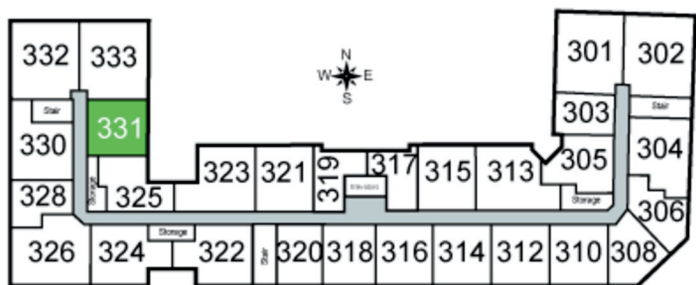

Vista

Unit 331 - 779 sq ft - 1 Bed / 1 Bath

Monthly Rent: _____

Availability Date: _____

Underground Parking: _____

Notes: _____

AVANTE
PROPERTIES

Follow Us @AvanteProperties  