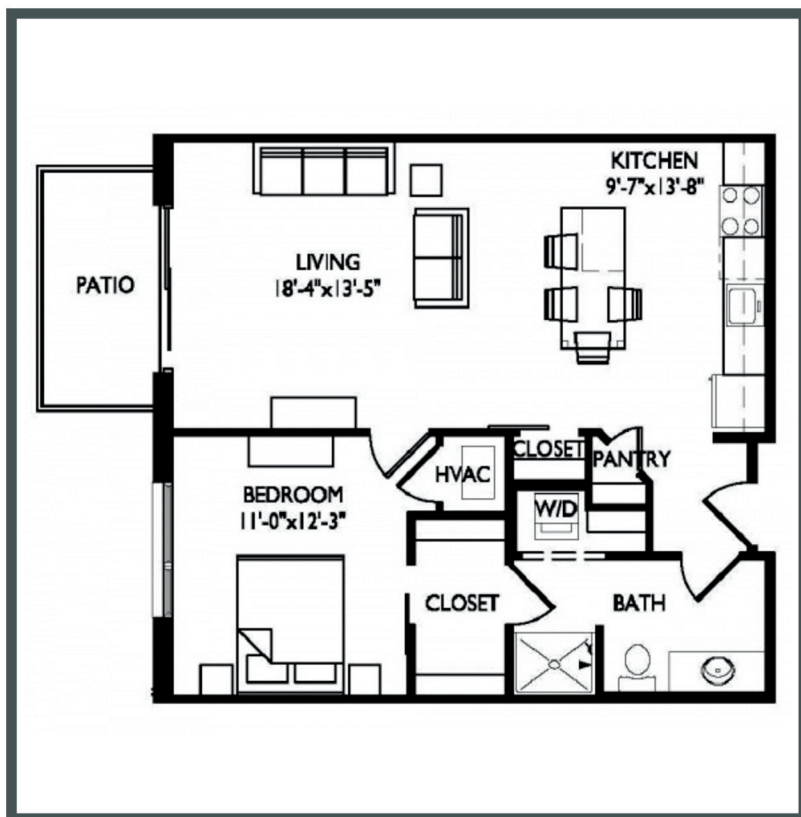

Vista

Unit 331 - 779 sq ft - 1 Bed / 1 Bath

Monthly Rent: _____

Availability Date: _____

Underground Parking: _____

Notes: _____

AVANTE
PROPERTIES

Follow Us @AvanteProperties  