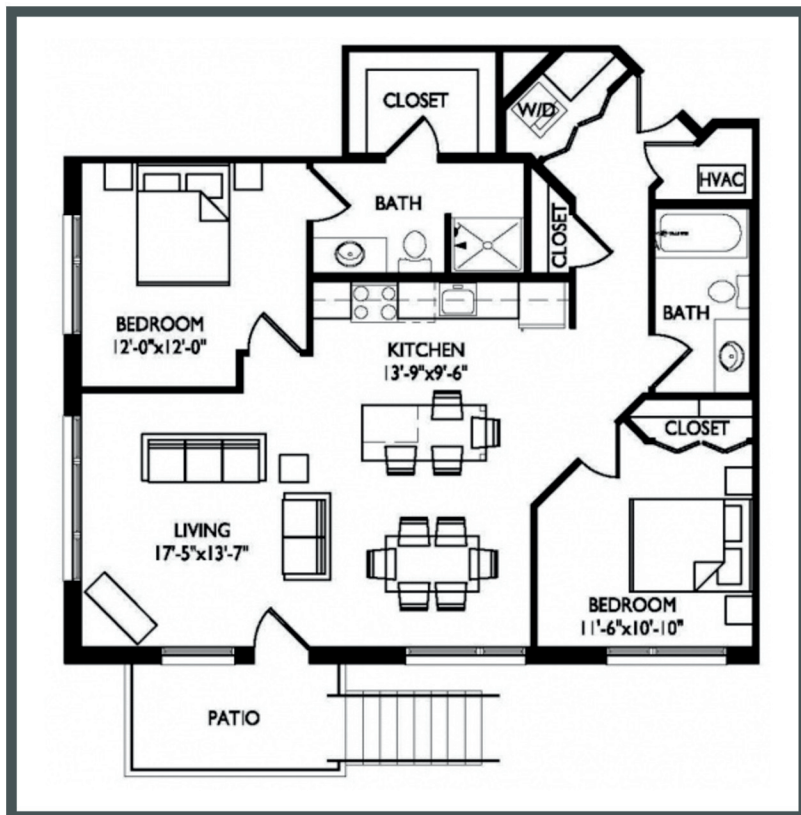

Vista

Unit 326 - 1,111 sq ft - 2 Bed / 2 Bath

Monthly Rent: _____

Availability Date: _____

Underground Parking: _____

Notes: _____

AVANTE
PROPERTIES

Follow Us @AvanteProperties  