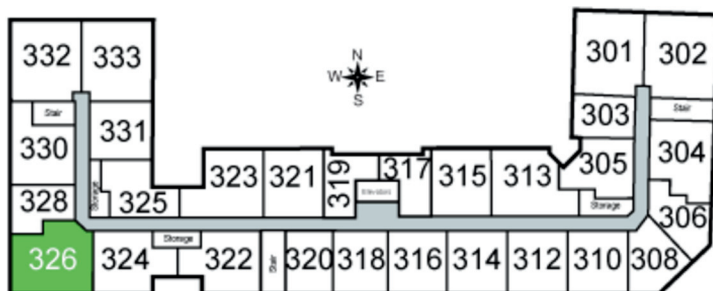

Vista

Unit 326 - 1,111 sq ft - 2 Bed / 2 Bath

Monthly Rent: _____

Availability Date: _____

Underground Parking: _____

Notes: _____

AVANTE
PROPERTIES

Follow Us @AvanteProperties  