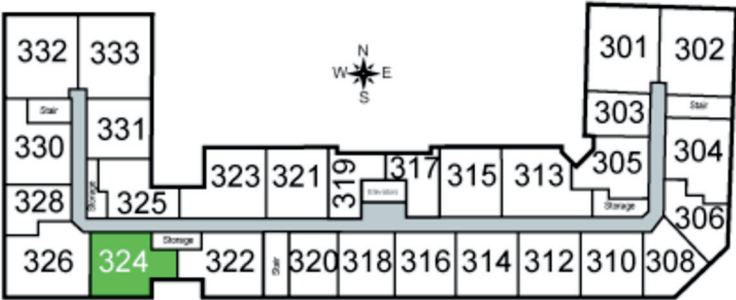

Vista

Unit 324 - 923 sq ft - 1 Bed + Den

Monthly Rent: _____
Availability Date: _____
Underground Parking: _____
Notes: _____

AVANTE
PROPERTIES

Follow Us @AvanteProperties  

Get To Know Us @ www.AvanteProperties.com