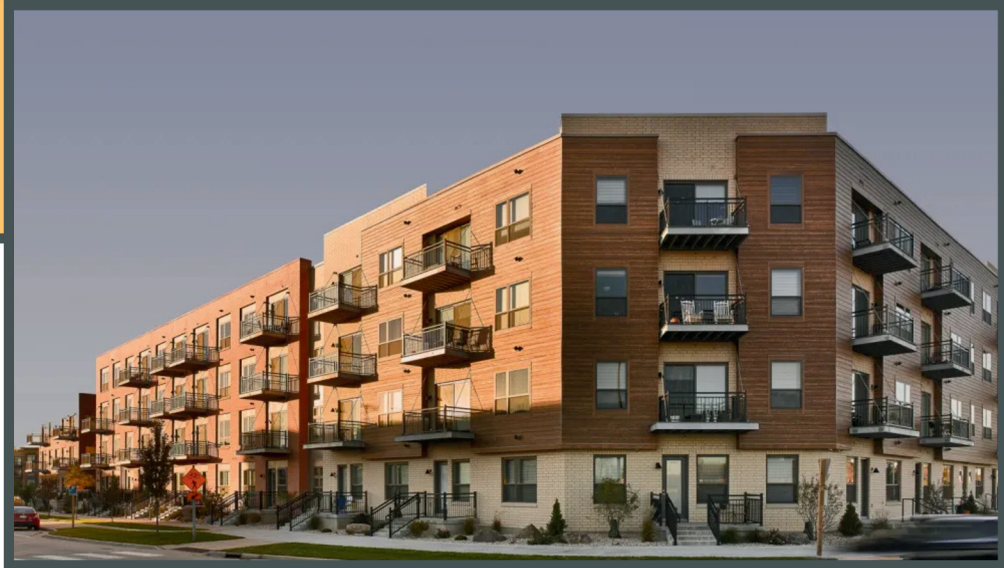

Vista

Unit 324 - 923 sq ft - 1 Bed + Den

Monthly Rent: _____
Availability Date: _____
Underground Parking: _____
Notes: _____

AVANTE
PROPERTIES

Follow Us @AvanteProperties  

Get To Know Us @ www.AvanteProperties.com