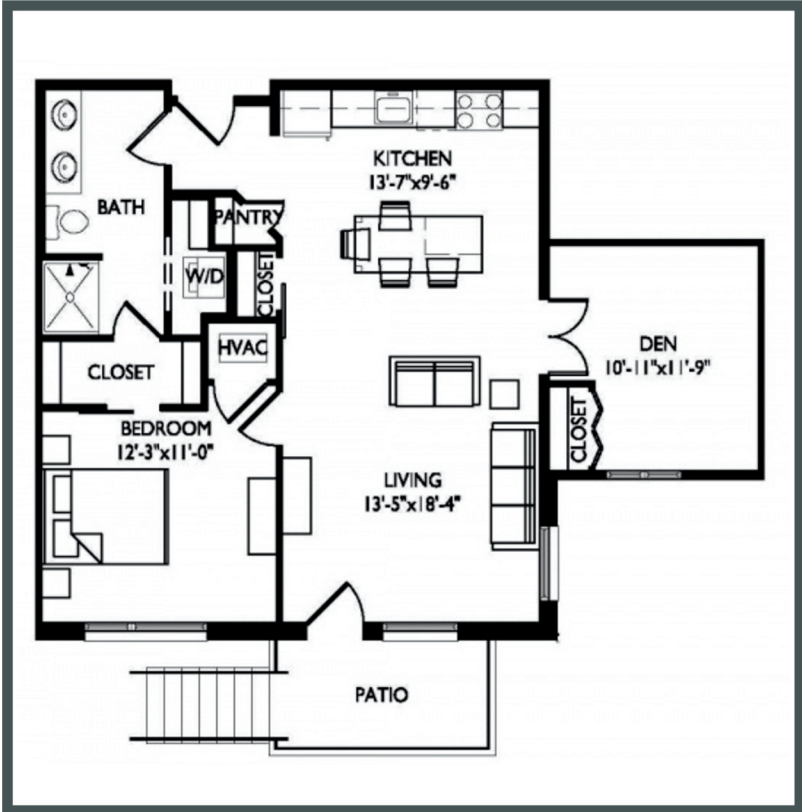

Vista

Unit 324 - 923 sq ft - 1 Bed + Den

Monthly Rent: _____
Availability Date: _____
Underground Parking: _____
Notes: _____

AVANTE
PROPERTIES

Follow Us @AvanteProperties  

Get To Know Us @ www.AvanteProperties.com