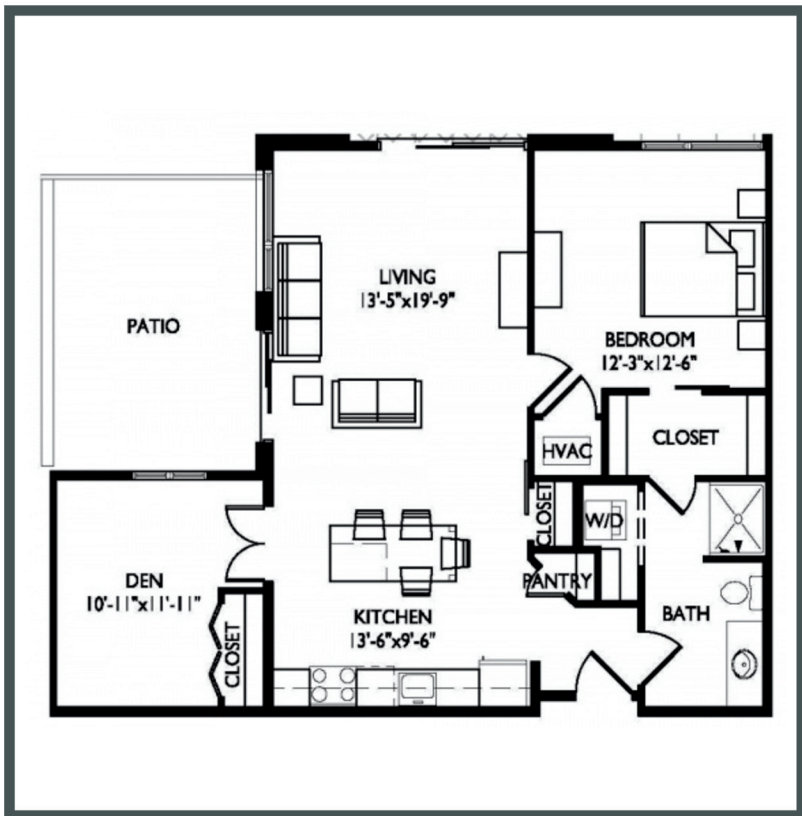

Vista

Unit 323 - 967 sq ft - 1 Bed + Den

Monthly Rent: _____

Availability Date: _____

Underground Parking: _____

Notes: _____

AVANTE
PROPERTIES

Follow Us @AvanteProperties  