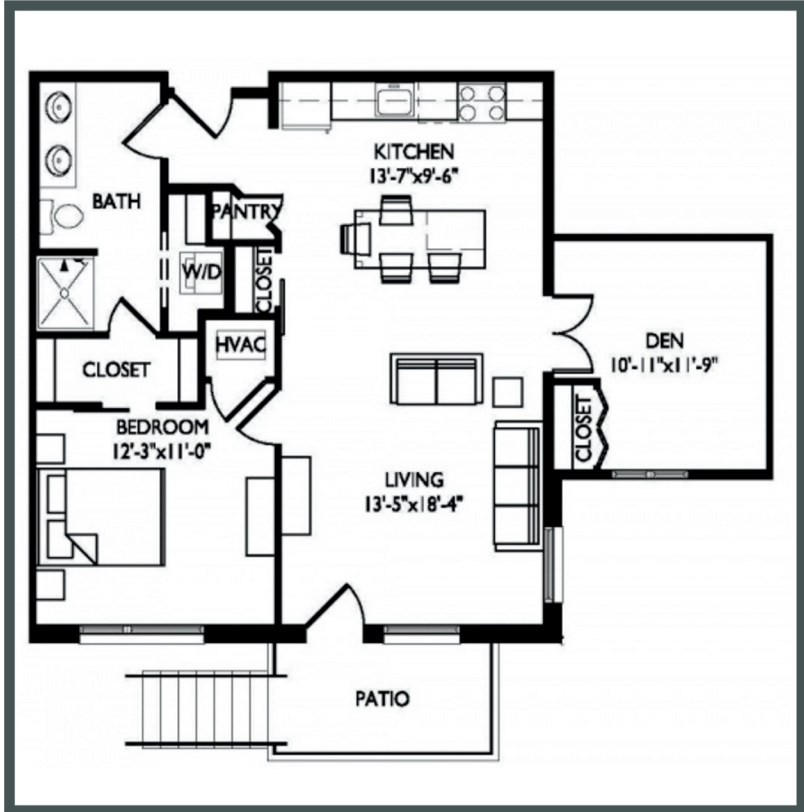

Vista

Unit 322 - 923 sq ft - 1 Bed + Den

Monthly Rent: _____

Availability Date: _____

Underground Parking: _____

Notes: _____

AVANTE
PROPERTIES

Follow Us @AvanteProperties