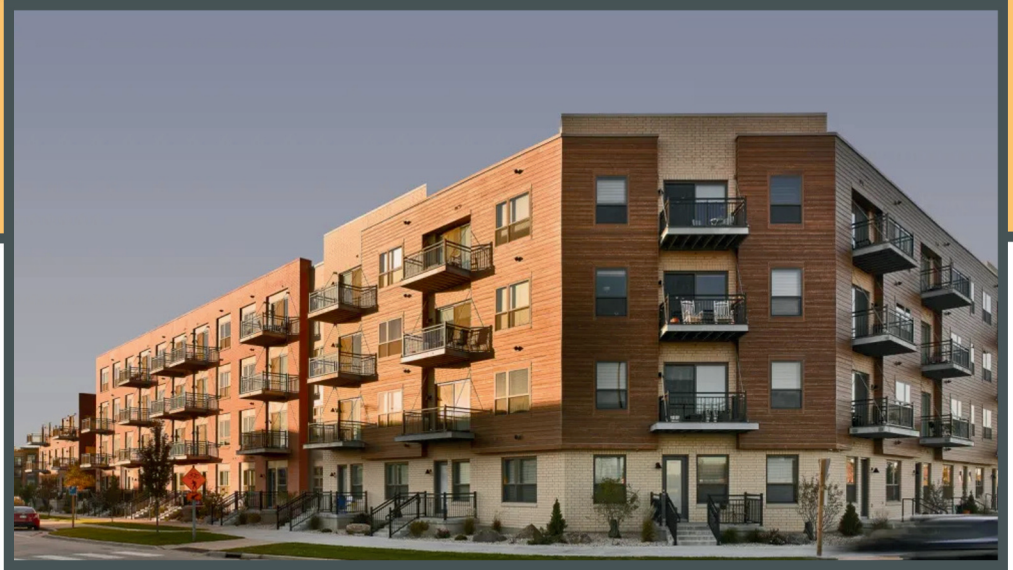

Vista

Unit 322 - 923 sq ft - 1 Bed + Den

Monthly Rent: _____

Availability Date: _____

Underground Parking: _____

Notes: _____

AVANTE
PROPERTIES

Follow Us @AvanteProperties