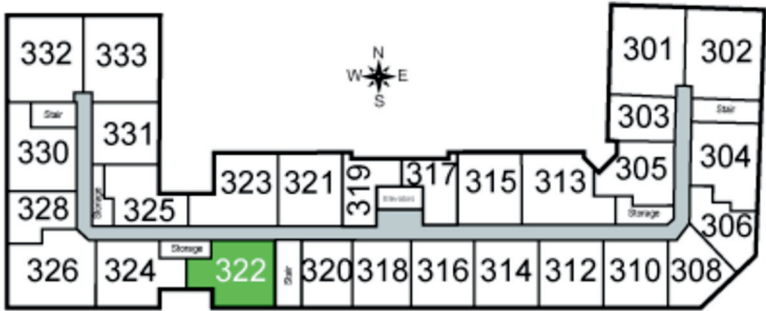

Vista

Unit 322 - 923 sq ft - 1 Bed + Den

Monthly Rent: _____

Availability Date: _____

Underground Parking: _____

Notes: _____

AVANTE
PROPERTIES

Follow Us @AvanteProperties