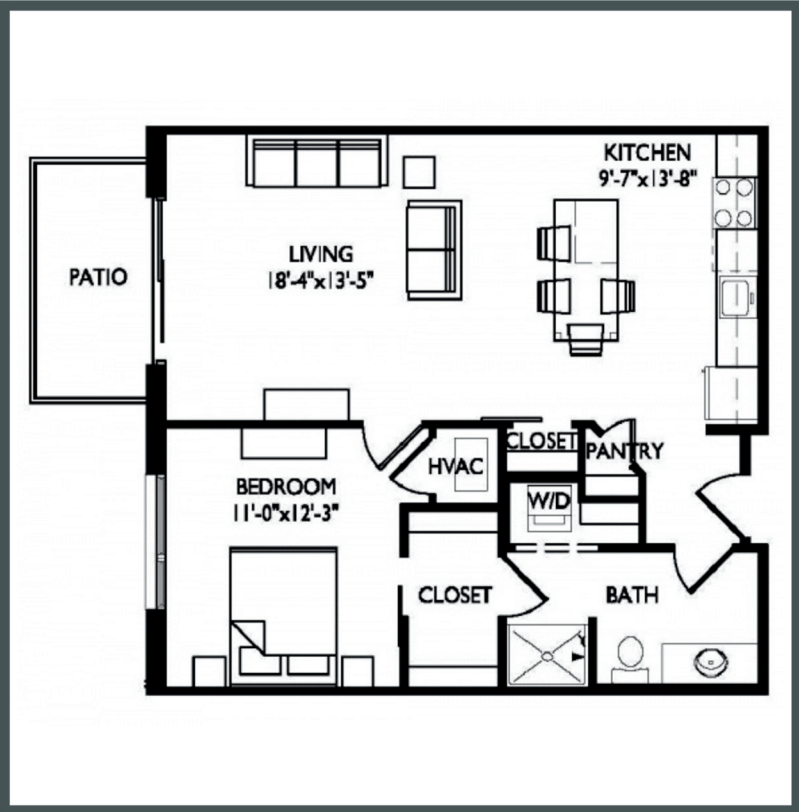

Vista

Unit 321 - 819 sq ft - 1 Bed / 1 Bath

Monthly Rent: _____

Availability Date: _____

Underground Parking: _____

Notes: _____

AVANTE
PROPERTIES

Follow Us @AvanteProperties  