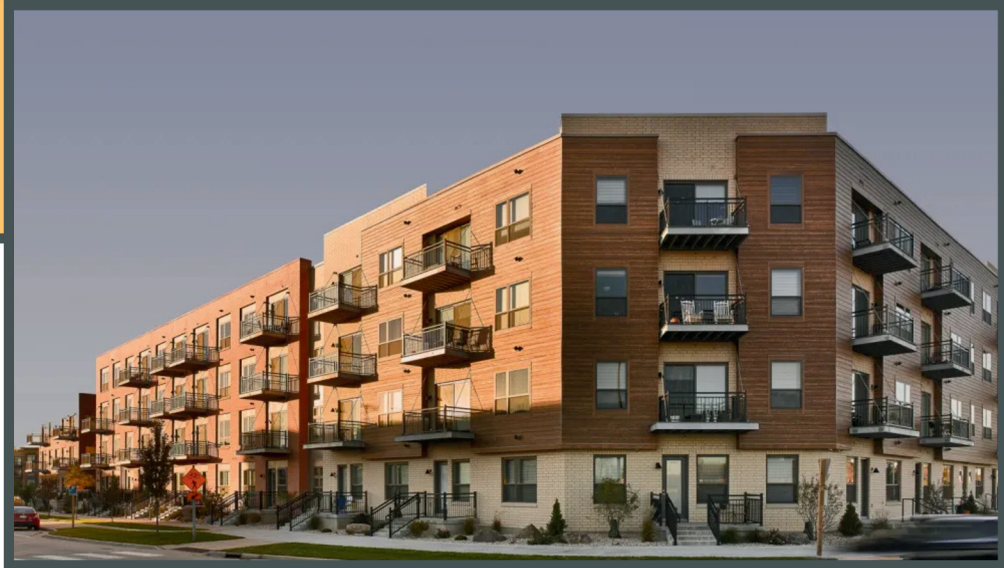

Vista

Unit 321 - 819 sq ft - 1 Bed / 1 Bath

Monthly Rent: _____

Availability Date: _____

Underground Parking: _____

Notes: _____

AVANTE
PROPERTIES

Follow Us @AvanteProperties  