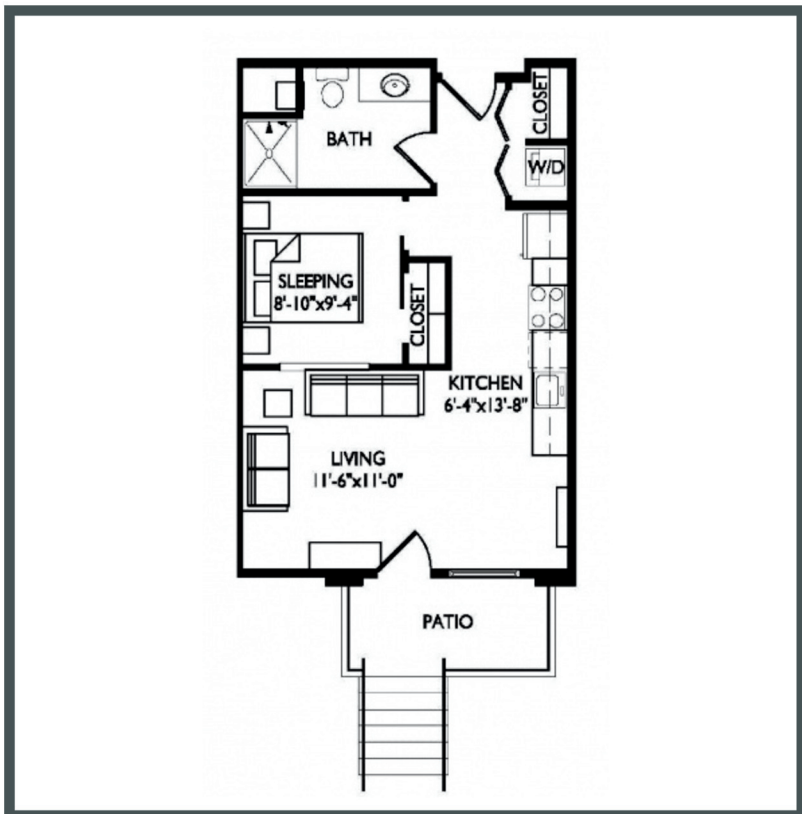

Vista

Unit 320 - 547 sq ft - Studio

Monthly Rent: _____

Availability Date: _____

Underground Parking: _____

Notes: _____

AVANTE
PROPERTIES

Follow Us @AvanteProperties  