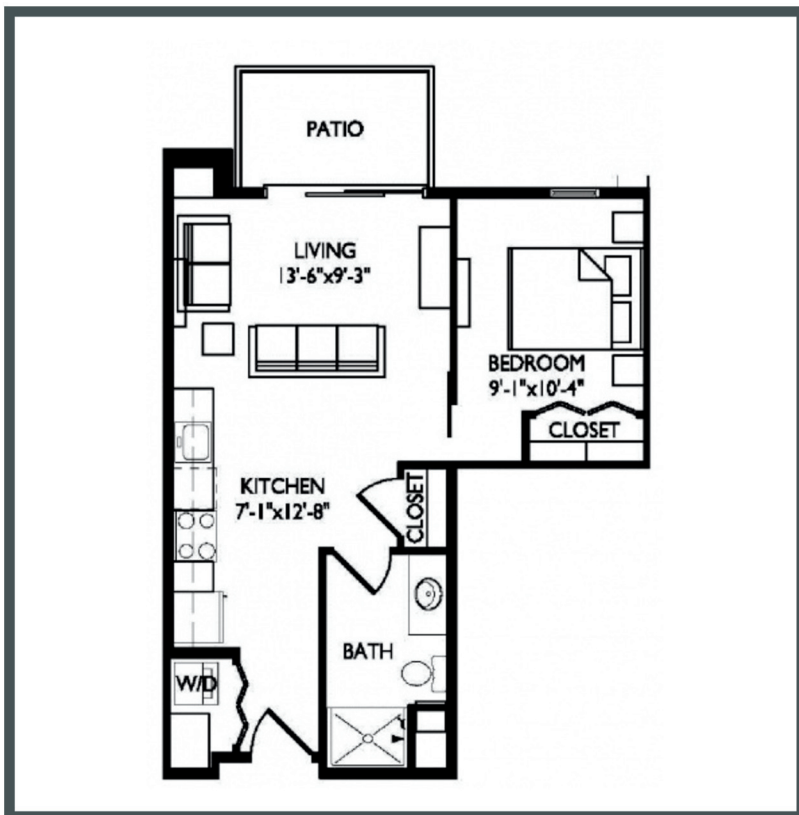

Vista

Unit 319 - 550 sq ft - Micro 1 Bed

Monthly Rent: _____

Availability Date: _____

Underground Parking: _____

Notes: _____

AVANTE
PROPERTIES

Follow Us @AvanteProperties  