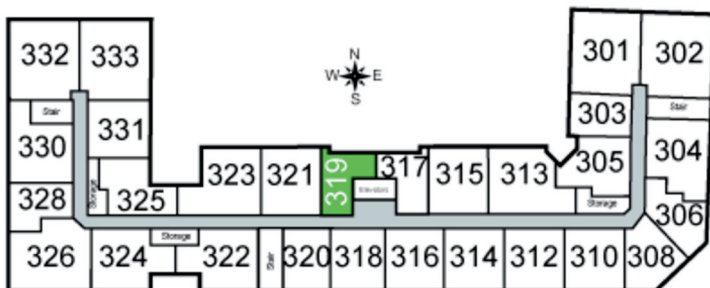

Vista

Unit 319 - 550 sq ft - Micro 1 Bed

Monthly Rent: _____

Availability Date: _____

Underground Parking: _____

Notes: _____

AVANTE
PROPERTIES

Follow Us @AvanteProperties  