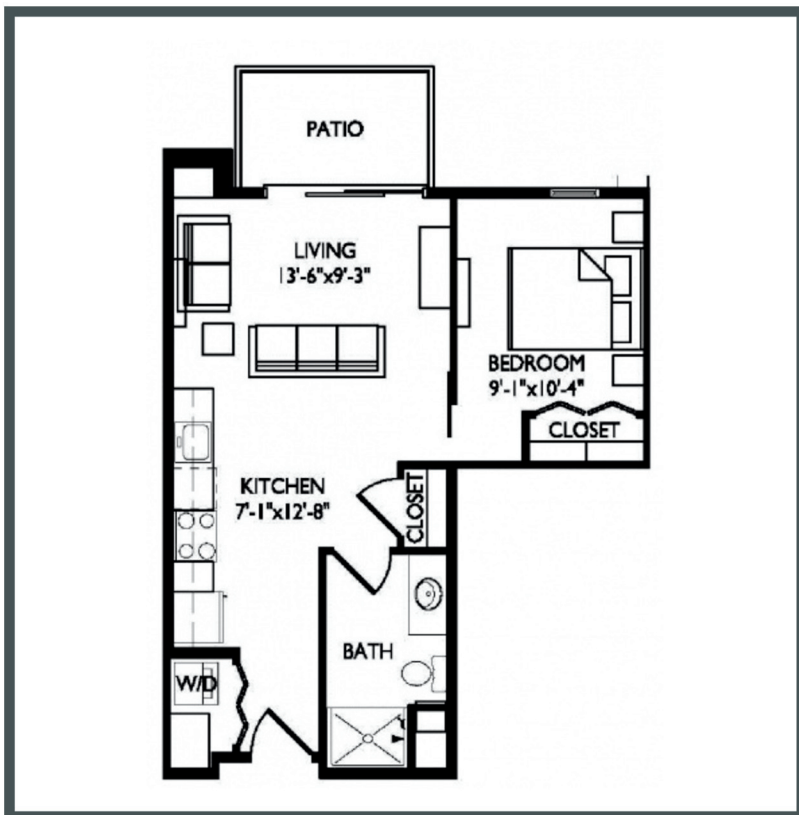

Vista

Unit 317 - 550 sq ft - Micro 1 Bed

Monthly Rent: _____

Availability Date: _____

Underground Parking: _____

Notes: _____

AVANTE
PROPERTIES

Follow Us @AvanteProperties  