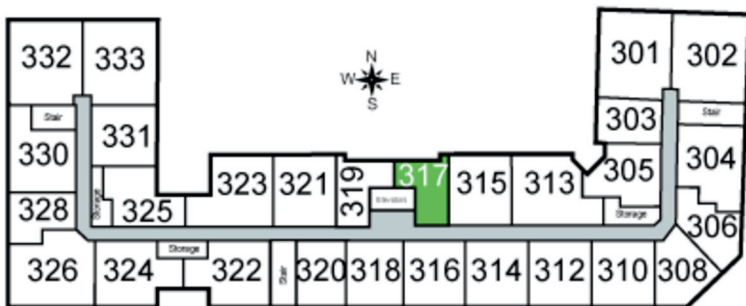

Vista

Unit 317 - 550 sq ft - Micro 1 Bed

Monthly Rent: _____

Availability Date: _____

Underground Parking: _____

Notes: _____

AVANTE
PROPERTIES

Follow Us @AvanteProperties  