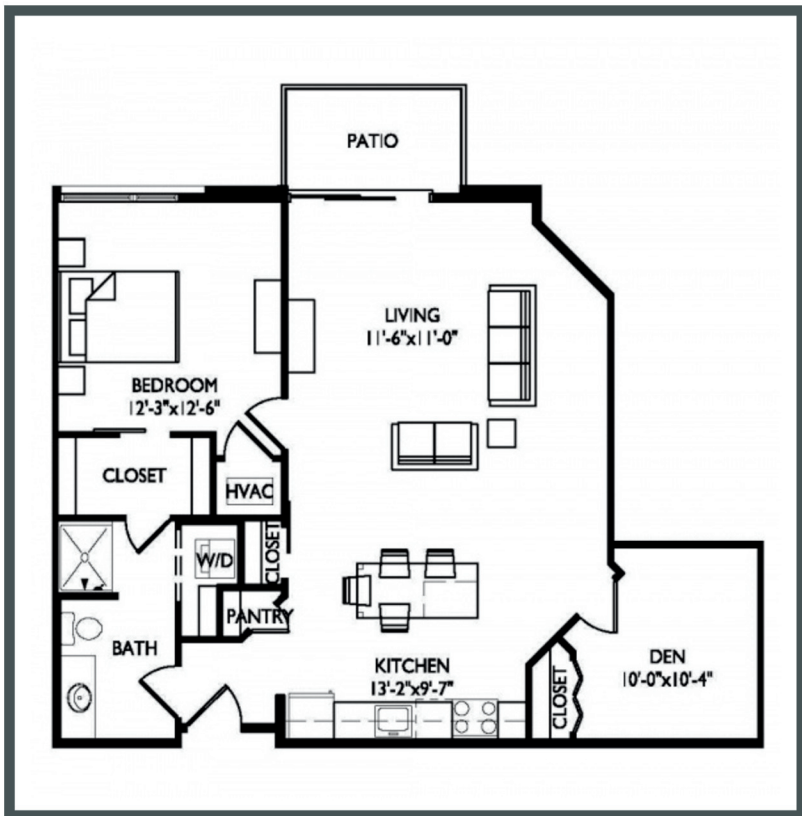

Vista

Unit 313 - 1,021 sq ft - 1 Bed + Den

Monthly Rent: _____

Availability Date: _____

Underground Parking: _____

Notes: _____

AVANTE
PROPERTIES

Follow Us @AvanteProperties  