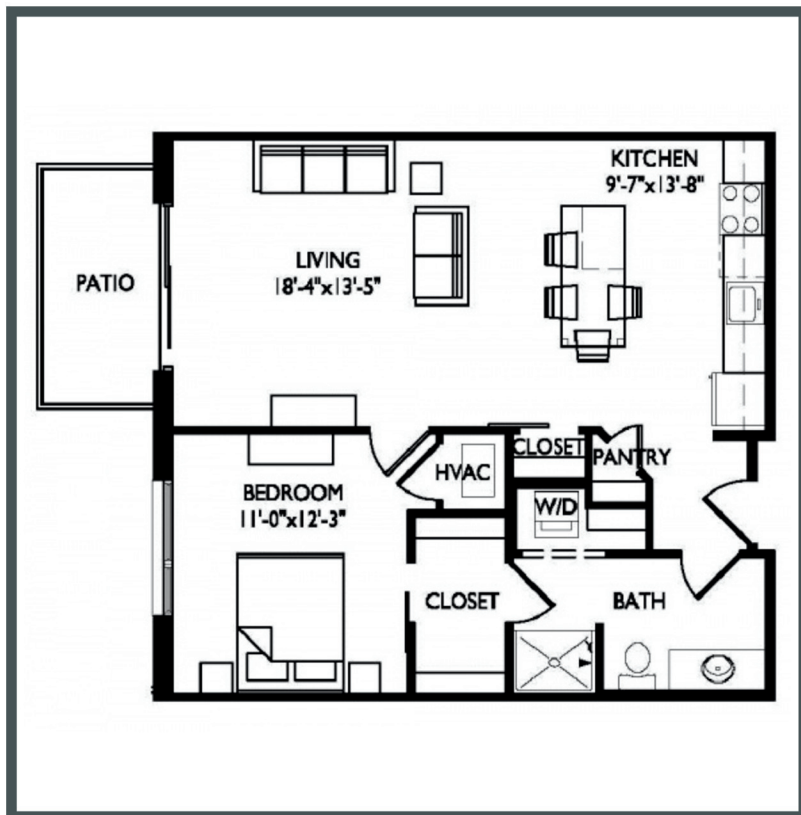

Vista

Unit 312 - 766 sq ft - 1 Bed / 1 Bath

Monthly Rent: _____

Availability Date: _____

Underground Parking: _____

Notes: _____

AVANTE
PROPERTIES

Follow Us @AvanteProperties  