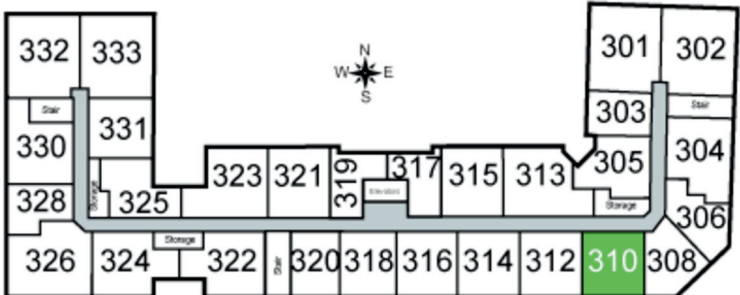

Vista

Unit 310 - 802 sq ft - 1 Bed / 1 Bath

Monthly Rent: _____

Availability Date: _____

Underground Parking: _____

Notes: _____

AVANTE
PROPERTIES

Follow Us @AvanteProperties  