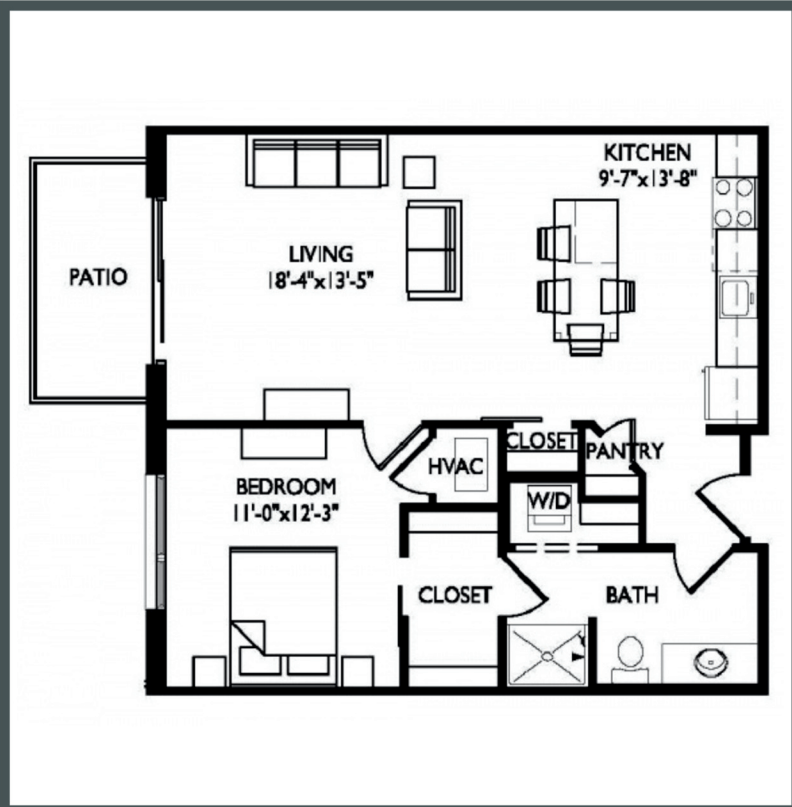

Vista

Unit 310 - 802 sq ft - 1 Bed / 1 Bath

Monthly Rent: _____

Availability Date: _____

Underground Parking: _____

Notes: _____

AVANTE
PROPERTIES

Follow Us @AvanteProperties  