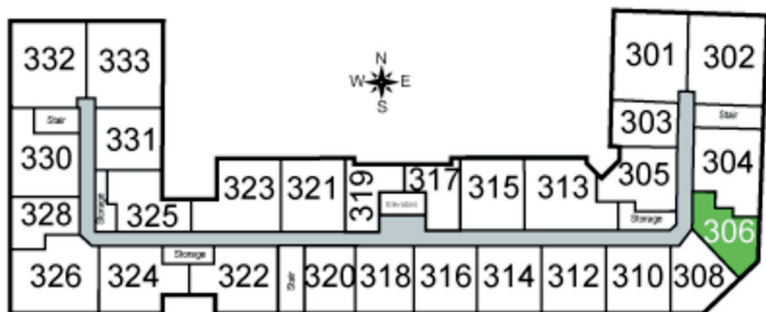

Vista

Unit 306 - 660 sq ft - 1 Bed / 1 Bath

Monthly Rent: _____

Availability Date: _____

Underground Parking: _____

Notes: _____

AVANTE
PROPERTIES

Follow Us @AvanteProperties  