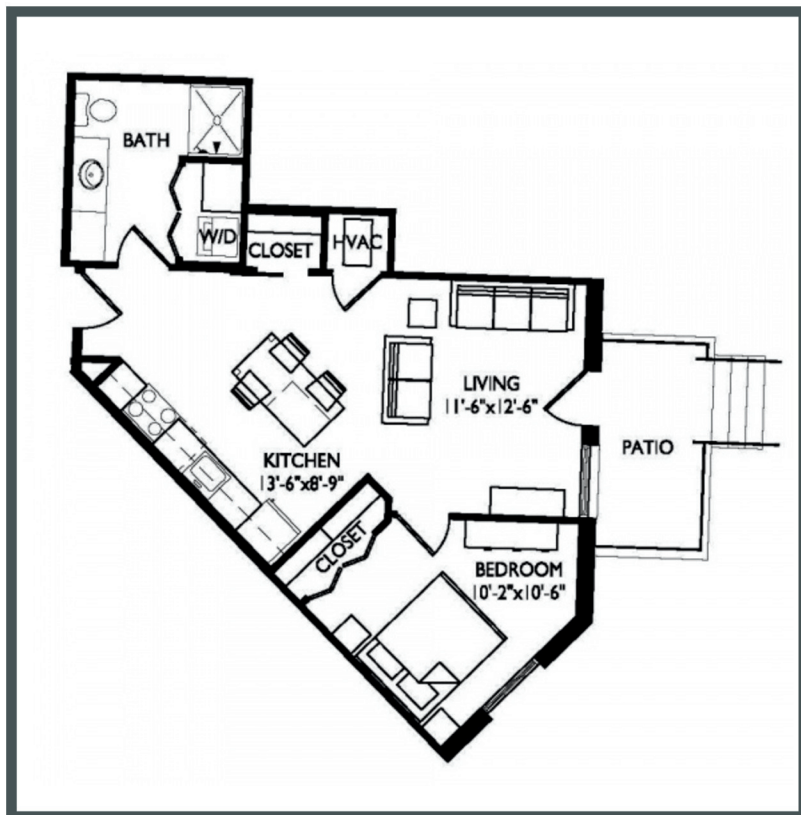

Vista

Unit 306 - 660 sq ft - 1 Bed / 1 Bath

Monthly Rent: _____

Availability Date: _____

Underground Parking: _____

Notes: _____

AVANTE
PROPERTIES

Follow Us @AvanteProperties  