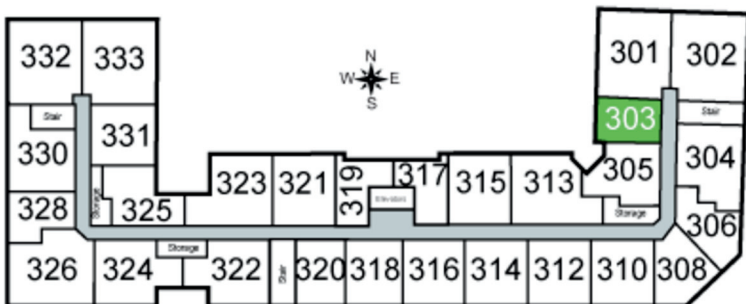

Vista

Unit 303 - 559 sq ft - Studio

Monthly Rent: _____

Availability Date: _____

Underground Parking: _____

Notes: _____

AVANTE
PROPERTIES

Follow Us @AvanteProperties  