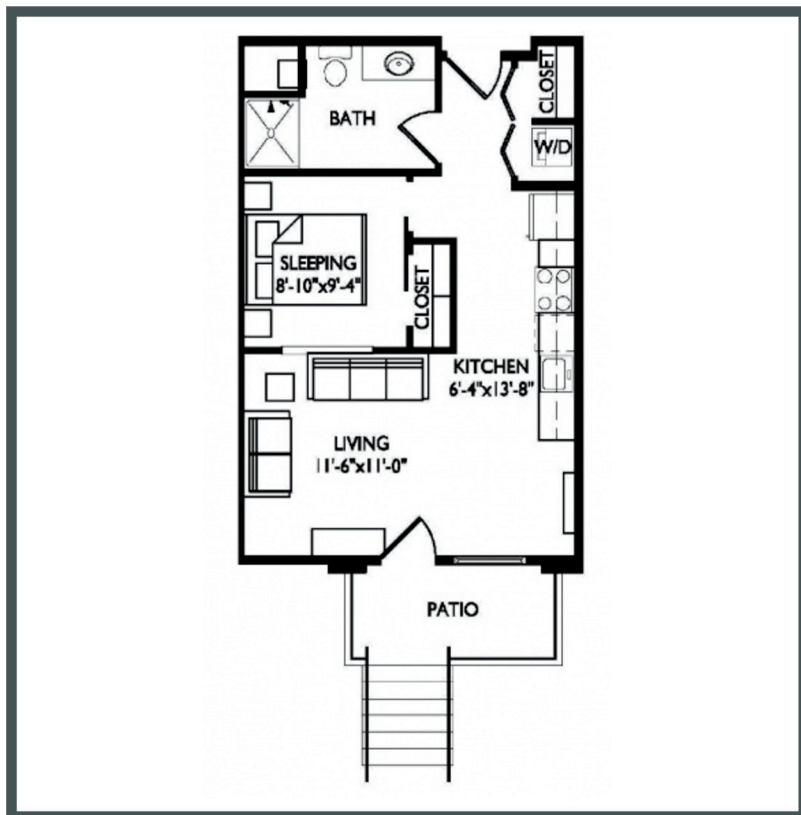

Vista

Unit 303 - 559 sq ft - Studio

Monthly Rent: _____

Availability Date: _____

Underground Parking: _____

Notes: _____

AVANTE
PROPERTIES

Follow Us @AvanteProperties  