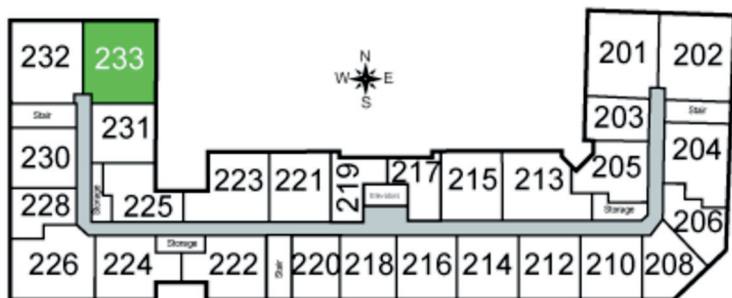

Vista

Unit 233 - 1,204 sq ft - 2 Bed / 2 Bath

Monthly Rent: _____

Availability Date: _____

Underground Parking: _____

Notes: _____

AVANTE
PROPERTIES

Follow Us @AvanteProperties  