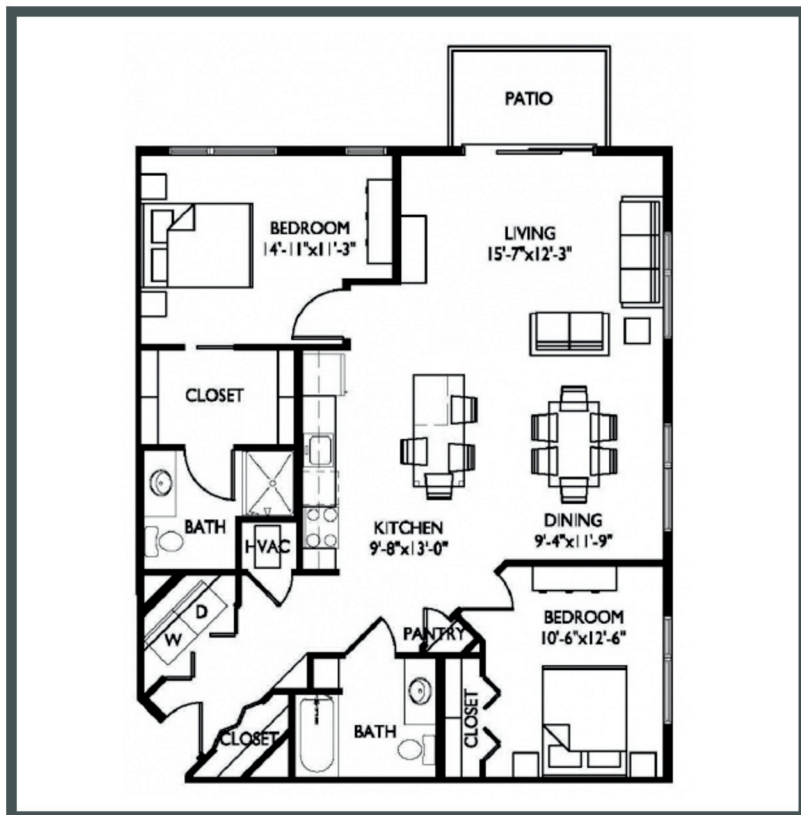

Vista

Unit 233 - 1,204 sq ft - 2 Bed / 2 Bath

Monthly Rent: _____

Availability Date: _____

Underground Parking: _____

Notes: _____

AVANTE
PROPERTIES

Follow Us @AvanteProperties  