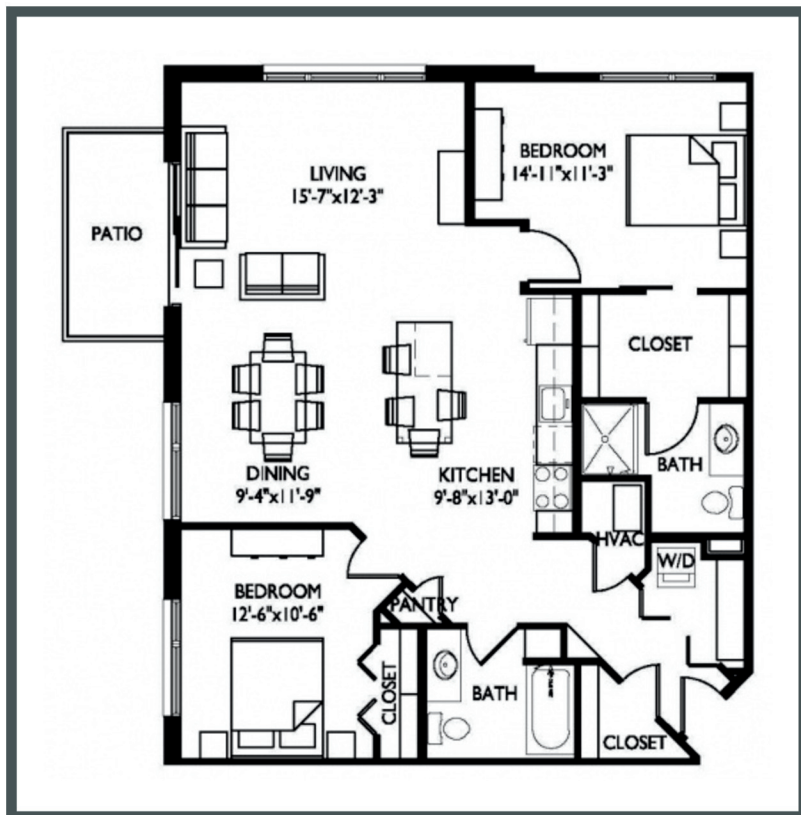

Vista

Unit 232 - 1,204 sq ft - 2 Bed / 2 Bath

Monthly Rent: _____

Availability Date: _____

Underground Parking: _____

Notes: _____

AVANTE
PROPERTIES

Follow Us @AvanteProperties  