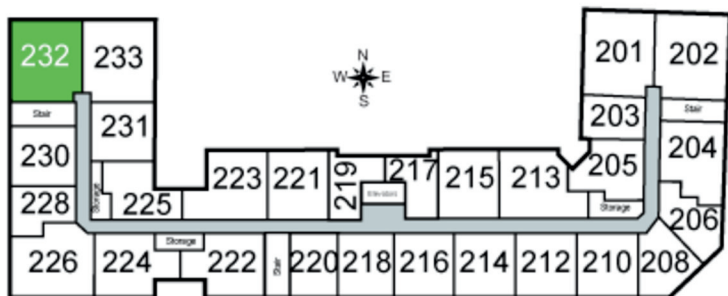

Vista

Unit 232 - 1,204 sq ft - 2 Bed / 2 Bath

Monthly Rent: _____

Availability Date: _____

Underground Parking: _____

Notes: _____

AVANTE
PROPERTIES

Follow Us @AvanteProperties  