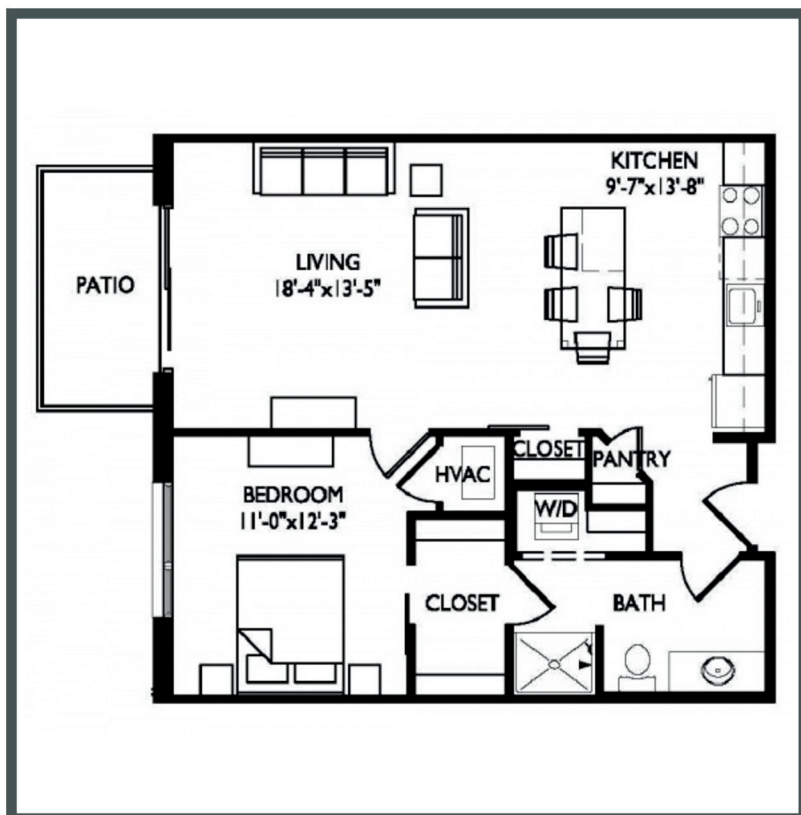

Vista

Unit 231 - 779 sq ft - 1 Bed / 1 Bath

Monthly Rent: _____

Availability Date: _____

Underground Parking: _____

Notes: _____

AVANTE
PROPERTIES

Follow Us @AvanteProperties  