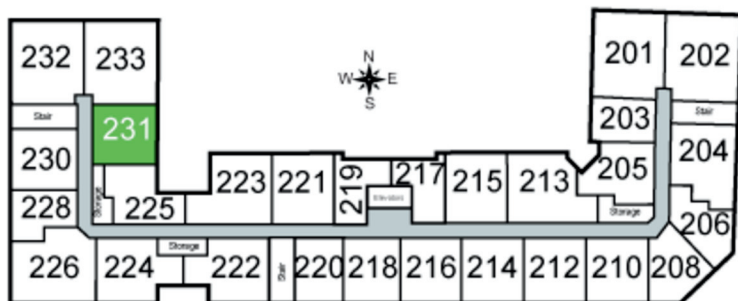

Vista

Unit 231 - 779 sq ft - 1 Bed / 1 Bath

Monthly Rent: _____

Availability Date: _____

Underground Parking: _____

Notes: _____

AVANTE
PROPERTIES

Follow Us @AvanteProperties  