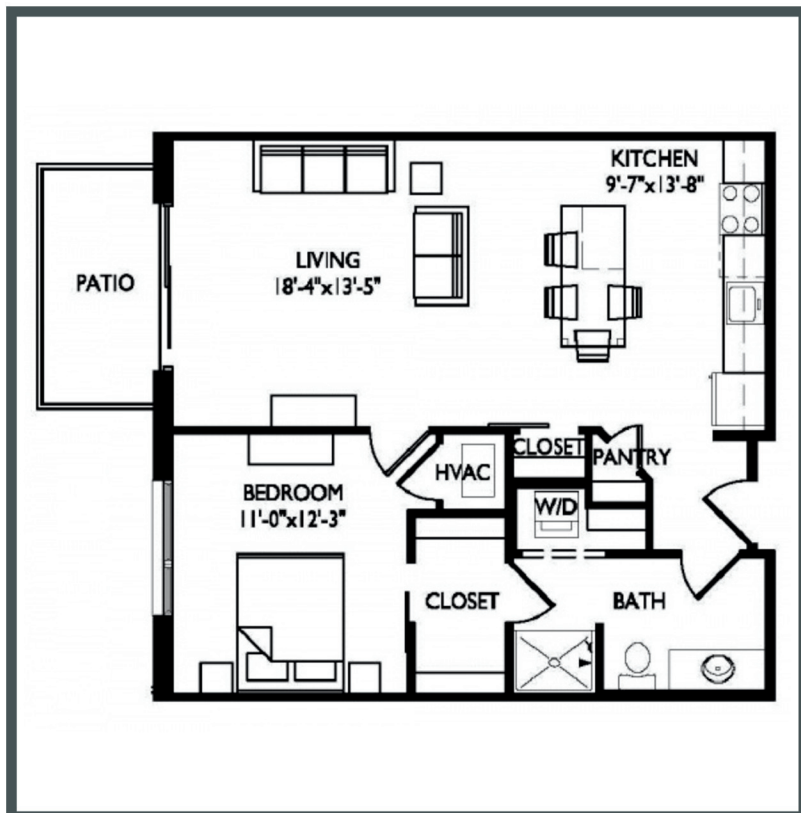

Vista

Unit 230 - 779 sq ft - 1 Bed / 1 Bath

Monthly Rent: _____

Availability Date: _____

Underground Parking: _____

Notes: _____

AVANTE
PROPERTIES

Follow Us @AvanteProperties  