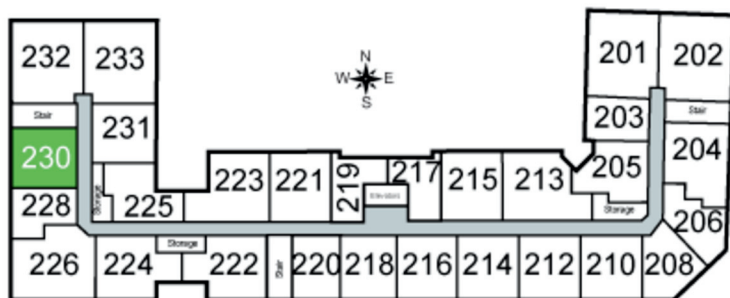

Vista

Unit 230 - 779 sq ft - 1 Bed / 1 Bath

Monthly Rent: _____

Availability Date: _____

Underground Parking: _____

Notes: _____

AVANTE
PROPERTIES

Follow Us @AvanteProperties  